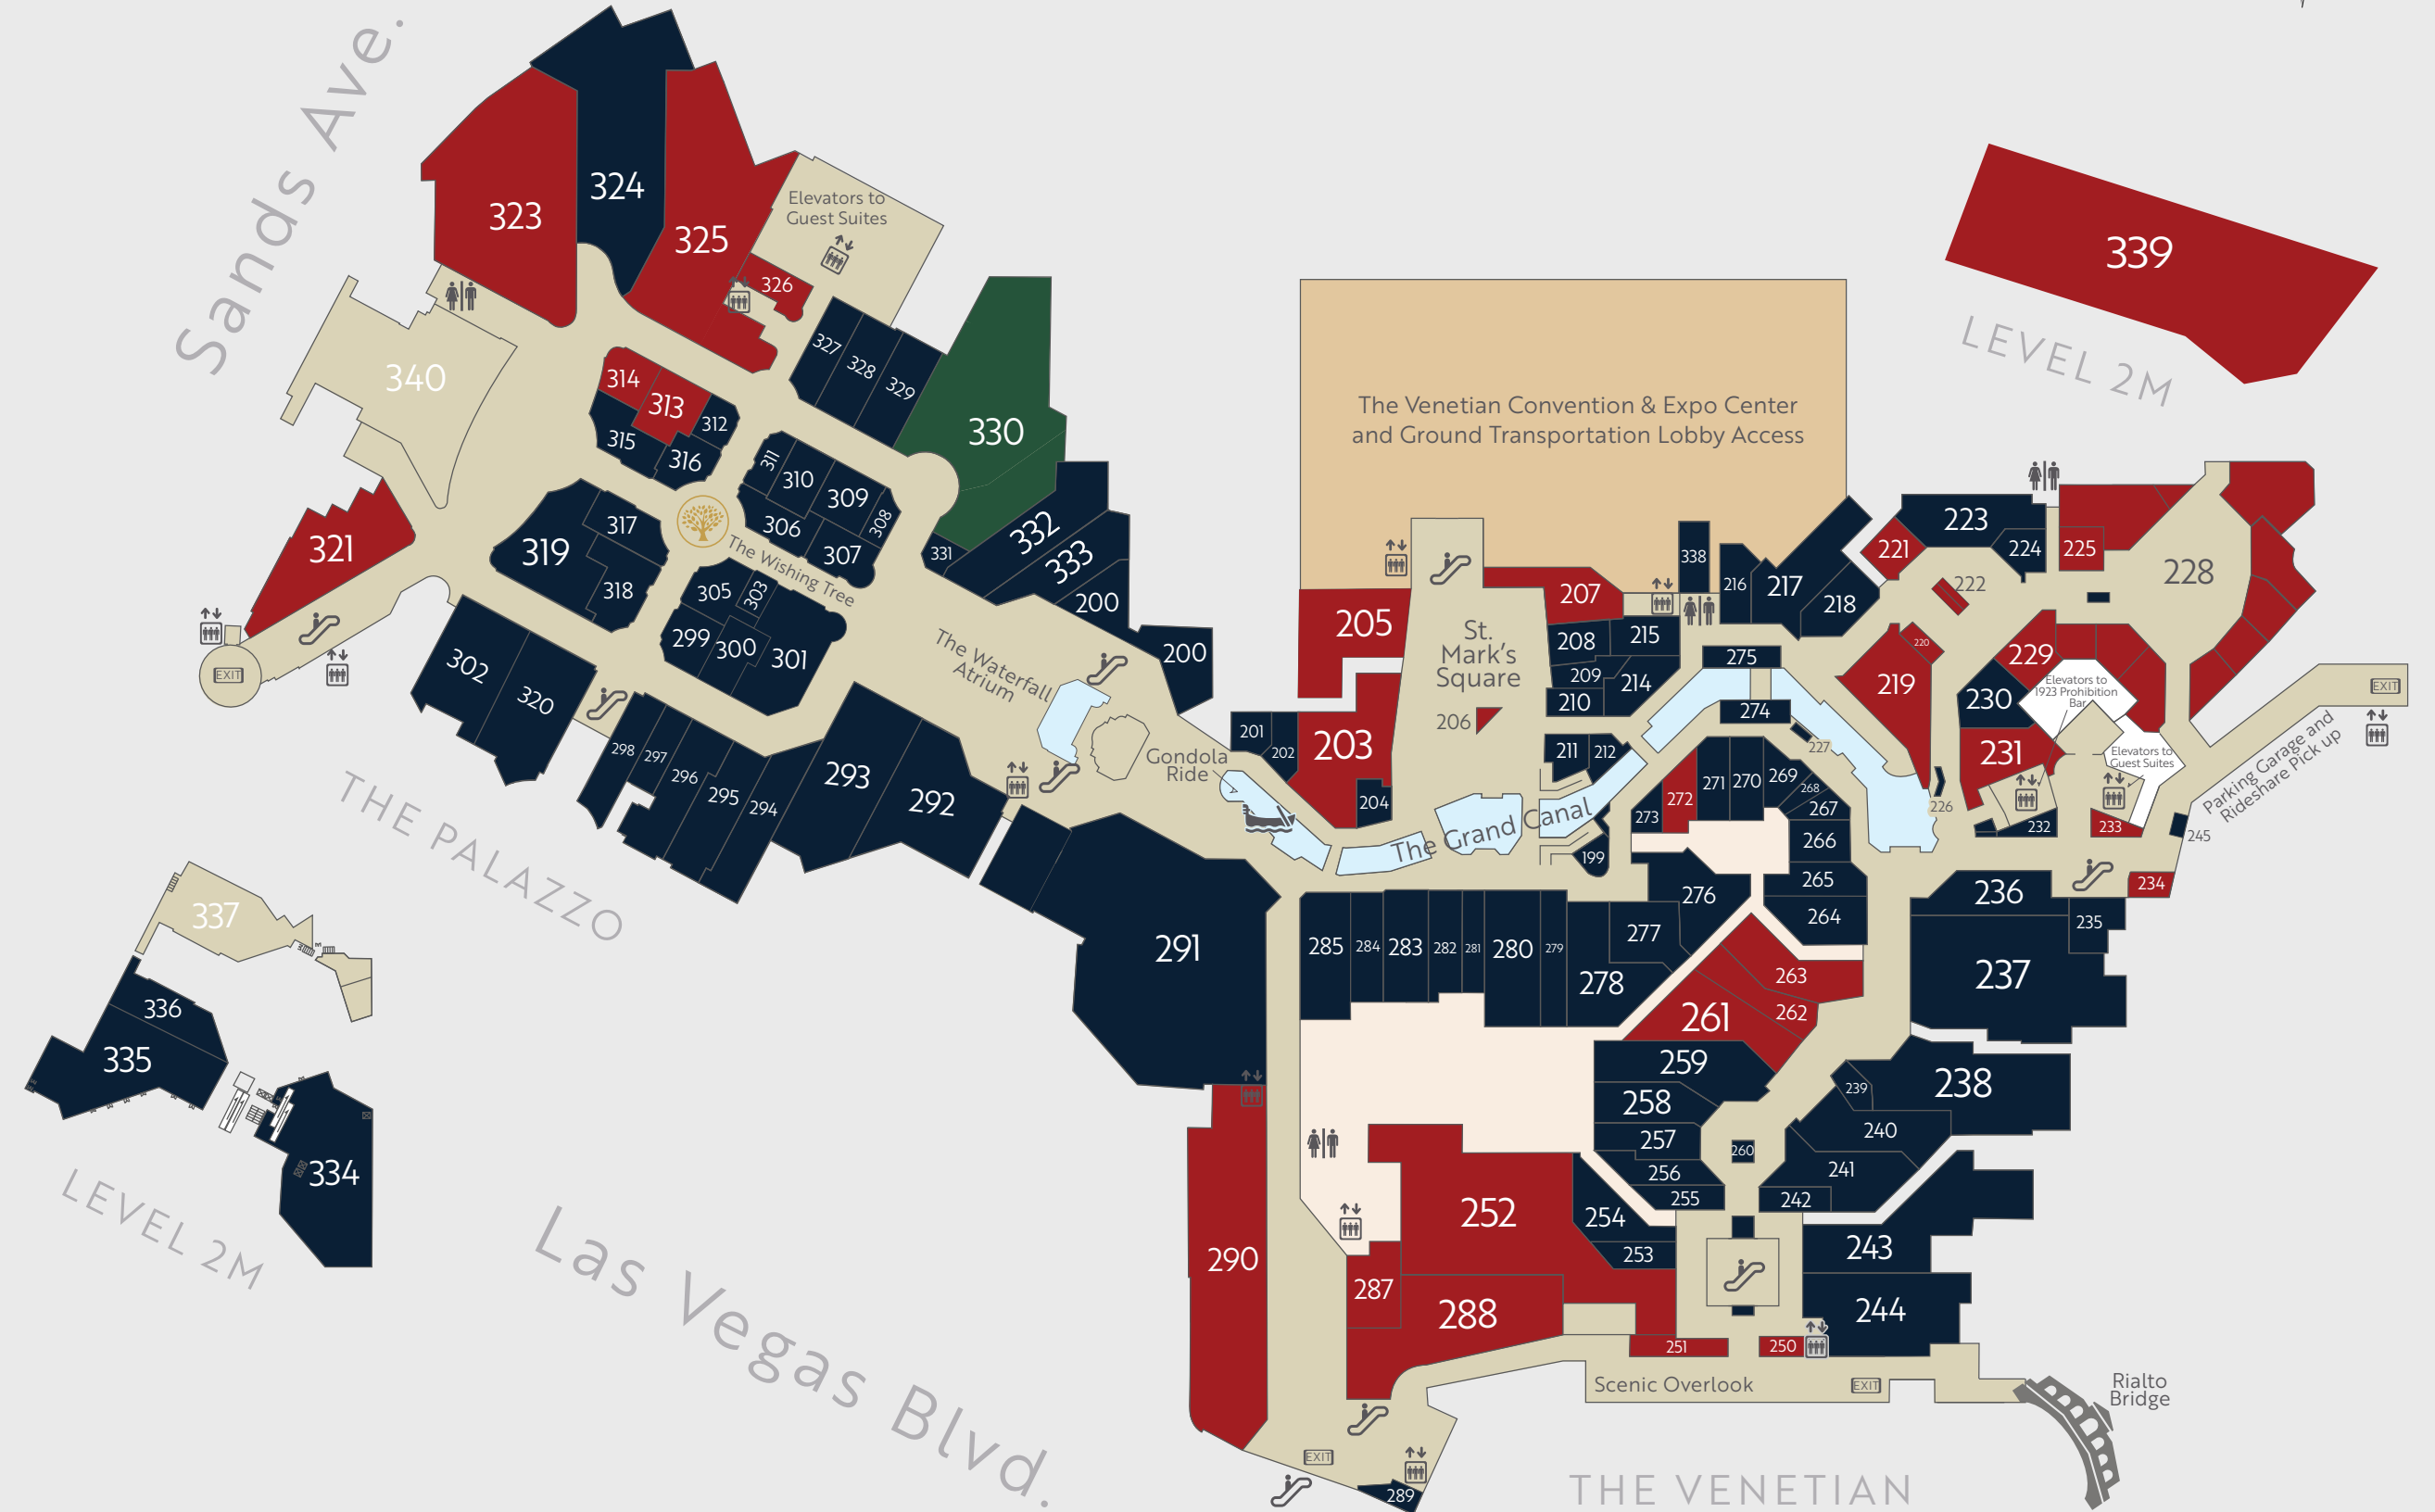

Level 1

**LEGEND**

- FOOD & LOUNGES
- SHOPPING & ENTERTAINMENT
- CASINO

**RESTAURANTS**

- 205 Brera Osteria
- 290 Buddy V's Ristorante
- 203 Canaletto
- 219 Cañonita
- 229 Casanova
- 321 Grimaldi's Pizzeria
- 207 Mercato Della Pescheria
- 225 Primeburger
- 288 Rockhouse
- 263 Smith & Wollensky
- 323 SushiSamba
- 252 Tao Asian Bistro & Nightclub
- 221 Trattoria Reggiano
- 322 Villa Azur
- 325 The X Pot

**LOUNGES**

- 339 1923 Prohibition Bar
- 222 Casanova Tapas Bar
- 233/251/272 Fat Tuesday
- 231 Minus 5° Ice Bar
- 327 Status Champagne Bar
- 252 Tao Asian Bistro & Nightclub

**QUICK BITES**

- 287 Carlo's Bakery
- 206 Cocolini
- 250/234 The Coffee Bean & Tea Leaf
- 326 CR Creat
- 228 Food Court
- 313 La Dolce Rose Cafe
- 220 LobsterMe
- 282 Sloan's Ice Cream
- 235 Topsy Robot
- 266 TRA Viet Coffee and Tea
- 208 Zeppola Cafe

**HERTZ (CAR RENTAL)**

The Venetian: 3rd Floor Valet  
The Palazzo: Next to the Front Desk

**TAXI SERVICE**

The Venetian: Left side of the Porte Cochere  
The Palazzo: Lower Level Porte Cochere

**TOUR COMPANY TRANSPORTATION PICKUP**

Ground Transportation  
(located within The Convention Center)

**Monorail**

Nearest station is located at Harrah's

Wheelchairs and scooters available with Guest Services

Level 2

**LEGEND**

- FOOD & LOUNGES
- SHOPPING & ENTERTAINMENT
- CASINO