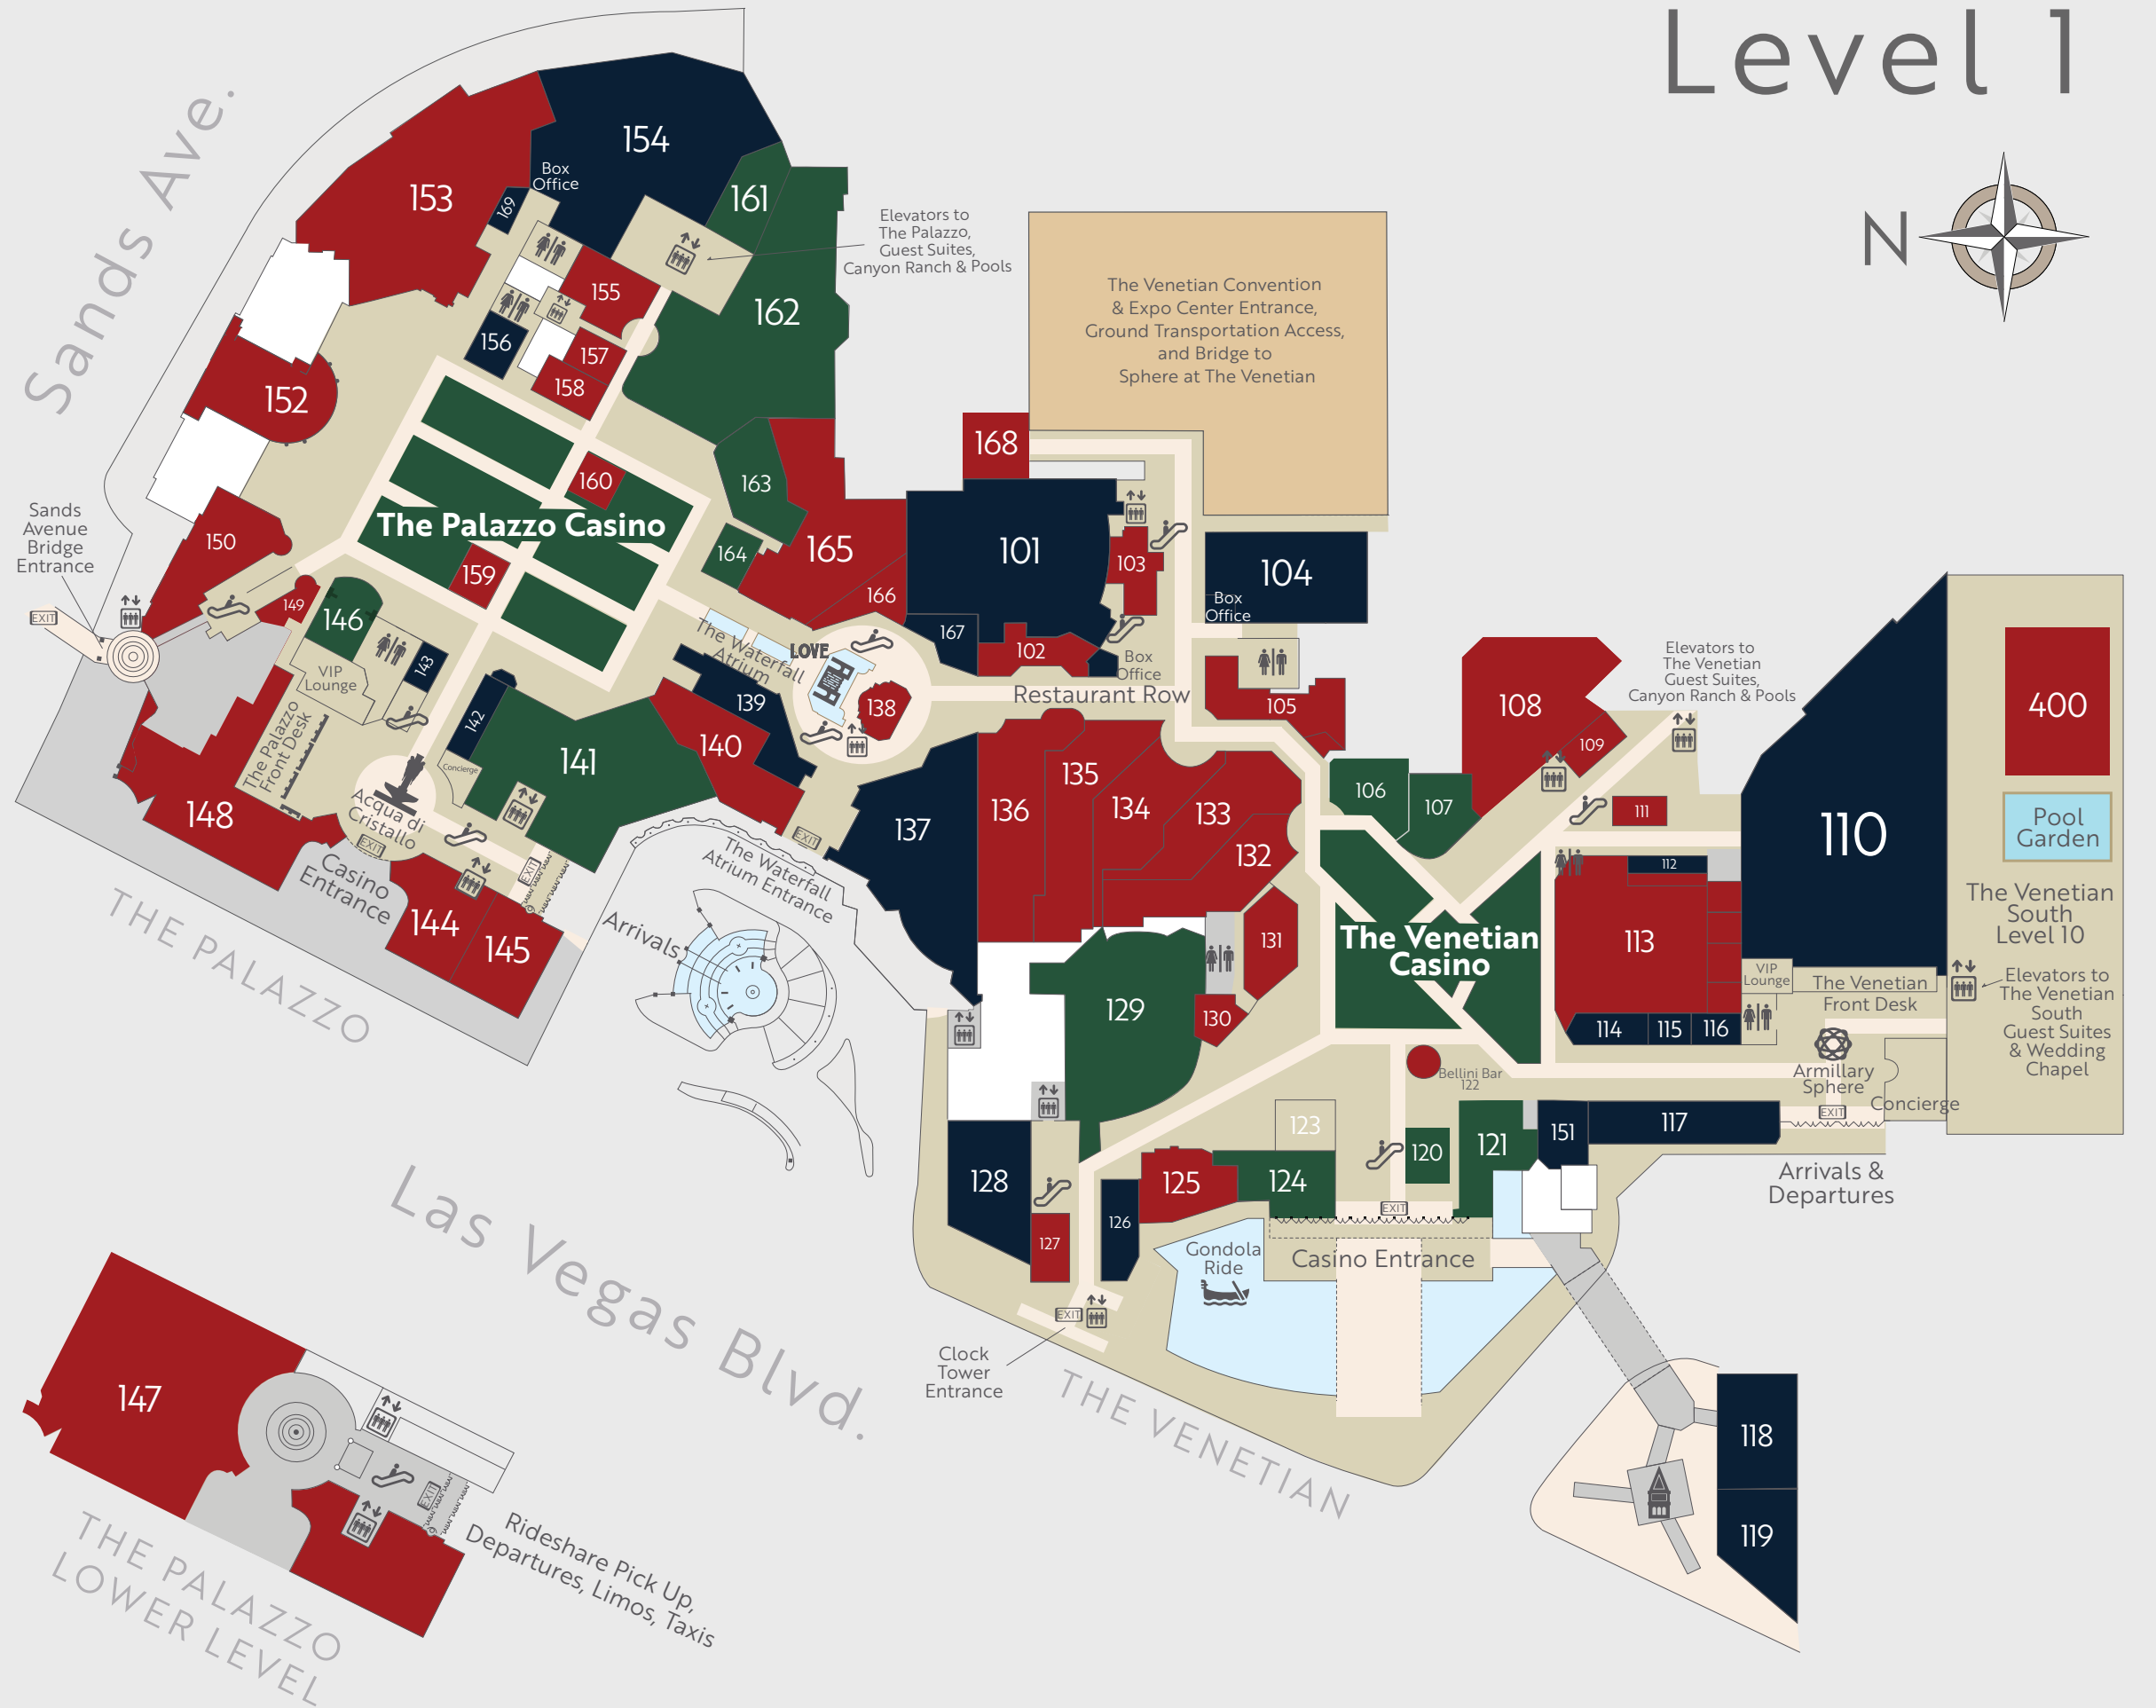

**LOUNGES**

- 160 Bar Luca
- 122 Bellini Bar
- 159 Electra Cocktail Club
- 131 Juliet Cocktail Room
- 158 Rosina Cocktail Lounge
- 117 Sala 118

**QUICK BITES**

- 111 Bouchon Bakery
- 167 Donutique
- 113 Food Court
- 166 Illy Caffè
- 157 JuiceFarm, The Palazzo
- 109 JuiceFarm, The Venetian
- 155 Starbucks, The Palazzo
- 103 Starbucks, The Venetian
- 127 Starbucks, The Venetian Clocktower
- 170 Starbucks, The Venetian Grand Colonnade
- 138 The Waterfall Café

**ENTERTAINMENT**

- 154 The Palazzo Theatre
- 104 The Summit Showroom
- 110 The Venetian Theatre
- 101 Voltaire

**CASINO**

- 164 Venetian Rewards Desk, The Palazzo
- 120 Venetian Rewards Desk, The Venetian
- 121 High-Limit Slot Lounge, The Venetian
- 107 High-Limit Table Salon, The Venetian
- 163 The Palazzo Cage
- 162 The Palazzo High-Limit Gaming Lounge
- 141 The Palazzo High-Limit Salon
- 106 The Venetian Cage
- 129 Yahoo Sportsbook

Level 1

**LEGEND**

- FOOD & LOUNGES
- SHOPPING & ENTERTAINMENT
- CASINO

**RESTAURANTS**

- 205 Brera Osteria
- 290 Buddy V's Ristorante
- 203 Canaletto
- 219 Cañonita
- 229 Casanova
- 321 Grimaldi's Pizzeria
- 207 Mercato Della Pescheria
- 225 Primeburger
- 288 Rockhouse
- 263 Smith & Wollensky
- 323 SushiSamba
- 252 Tao Asian Bistro & Nightclub
- 221 Trattoria Reggiano
- 322 Villa Azur
- 325 The X Pot

**LOUNGES**

- 339 1923 Prohibition Bar
- 222 Casanova Tapas Bar
- 233/251/272 Fat Tuesday
- 231 Minus 5° Ice Bar
- 327 Status Champagne Bar
- 252 Tao Asian Bistro & Nightclub

**QUICK BITES**

- 287 Carlo's Bakery
- 206 Cocolini
- 250/234 The Coffee Bean & Tea Leaf
- 326 CR Creat
- 228 Food Court
- 313 La Dolce Rose Cafe
- 220 LobsterMe
- 282 Sloan's Ice Cream
- 235 Topsy Robot
- 266 TRA Viet Coffee and Tea
- 208 Zeppola Cafe