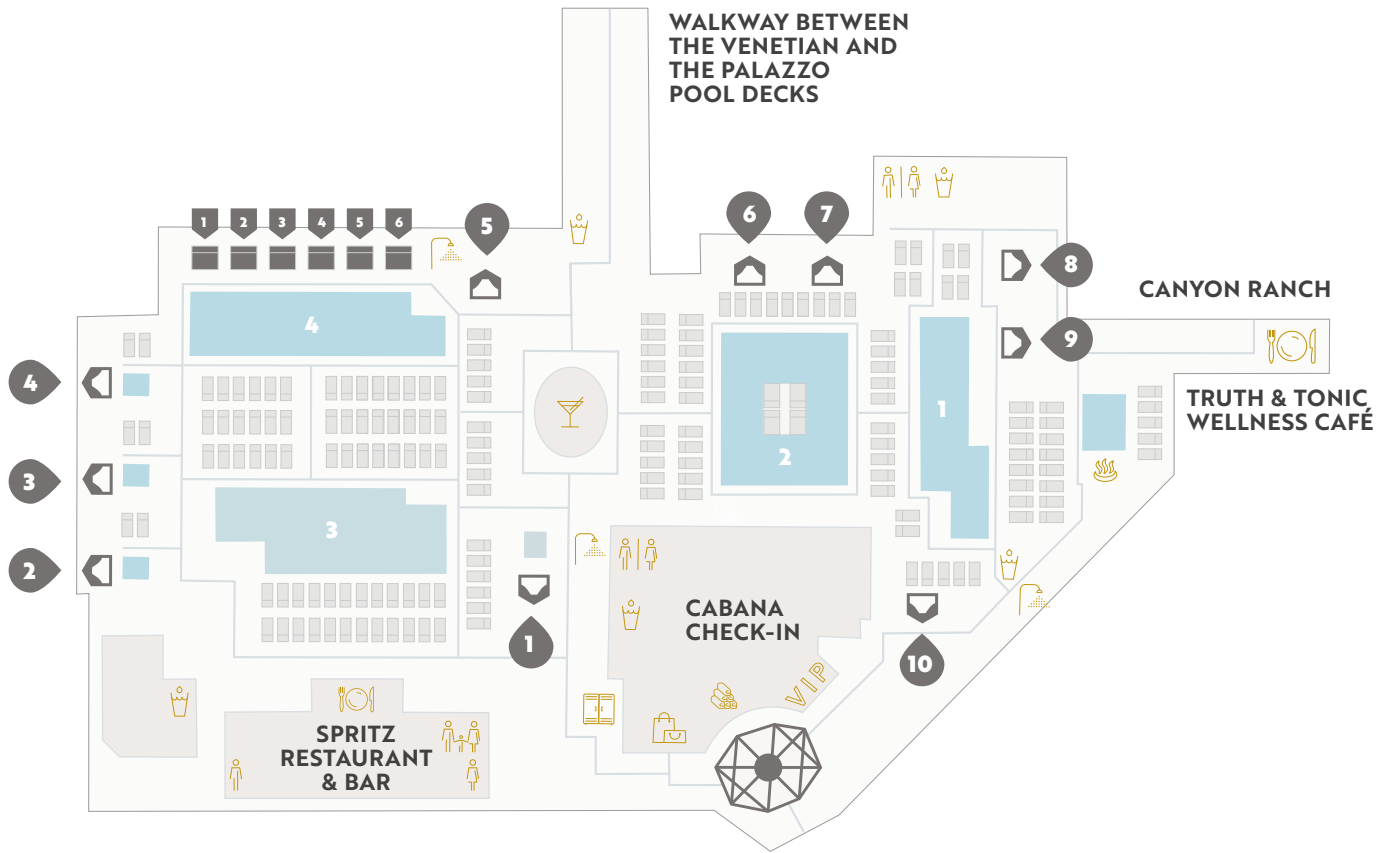

The Venetian Pool Map

CABANA NUMBER

CABANA

CABANA CHECK-IN

BAR

RESTAURANT

RETAIL

SPA

SHOWER

LOUNGE CHAIRS

TOWELS

WATER FOUNTAIN

DAYBED NUMBER

RESTROOM

FAMILY RESTROOM

DAYBED

LOCKER

The Palazzo Pool Map

CABANA NUMBER

CABANA

DAYBEDS

CABANA CHECK-IN

BAR

RESTAURANT

RETAIL

SPA

SHOWER

LOUNGE CHAIRS

TOWELS

WATER FOUNTAIN

LOCKER

RESTROOM