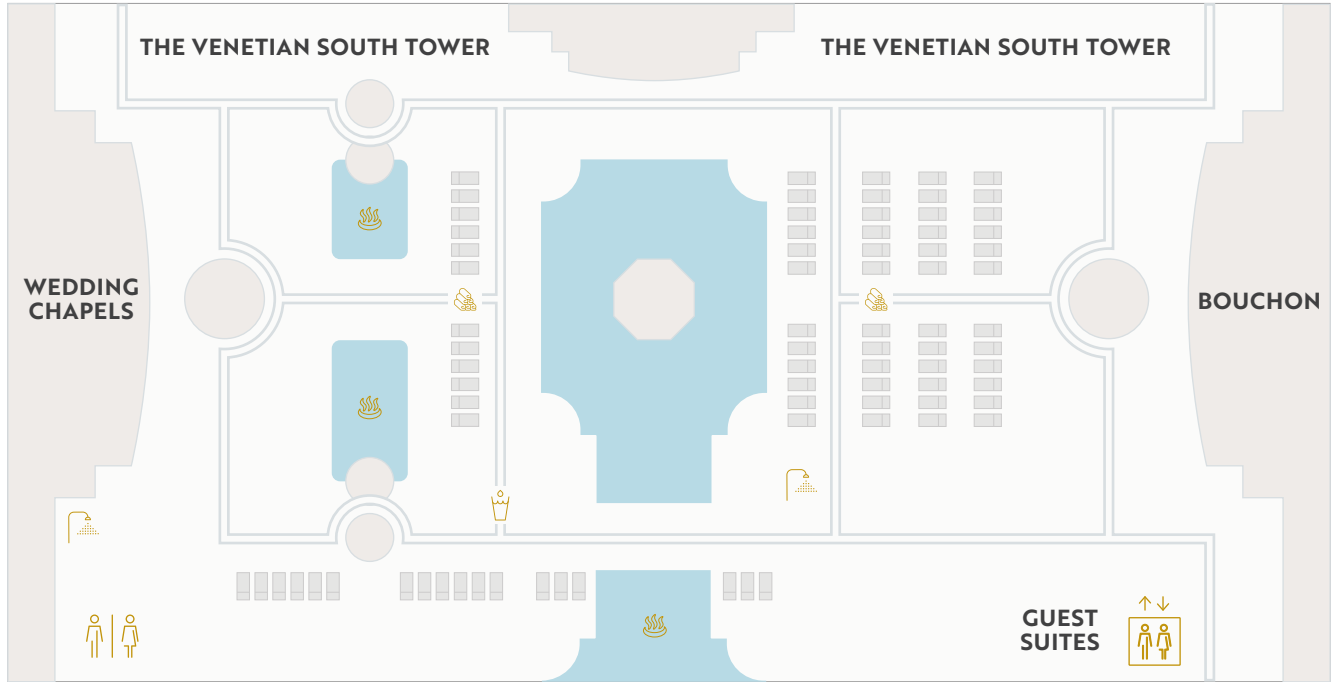

The Venetian Pool Map

CABANA NUMBER

CABANA

CABANA CHECK-IN

BAR

RESTAURANT

RETAIL

SPA

LOCKER

The Palazzo Pool Map

CABANA NUMBER

CABANA

DAYBEDS

CABANA CHECK-IN

BAR

RESTAURANT

RETAIL

SPA

SHOWER

LOUNGE CHAIRS

TOWELS

WATER FOUNTAIN

LOCKER

RESTROOM

FAMILY RESTROOM

Pool Garden Map

**CABANA
NUMBER**

CABANA

**CABANA
CHECK-IN**

BAR

RESTAURANT

RETAIL