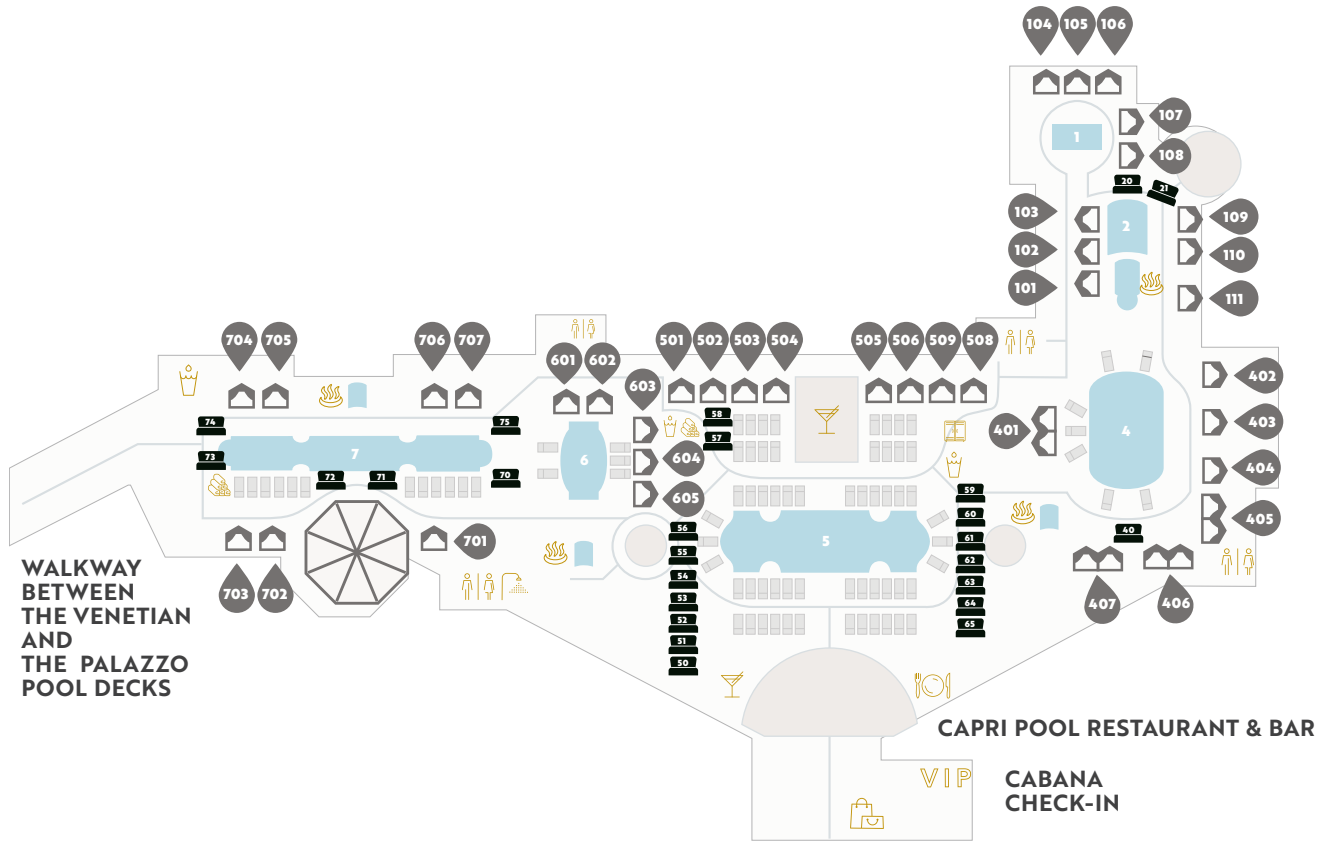

The Venetian Pool Map

CABANA NUMBER

CABANA

CABANA CHECK-IN

BAR

RESTAURANT

RETAIL

SPA

SHOWER

LOUNGE CHAIRS

TOWELS

WATER FOUNTAIN

DAYBED NUMBER

RESTROOM

FAMILY RESTROOM

DAYBED

LOCKER

The Palazzo Pool Map

CABANA NUMBER

CABANA

DAYBEDS

CABANA CHECK-IN

BAR

RESTAURANT

FAMILY RESTROOM

Pool Garden Map

**CABANA
NUMBER**

CABANA

**CABANA
CHECK-IN**

BAR

RESTAURANT

RETAIL