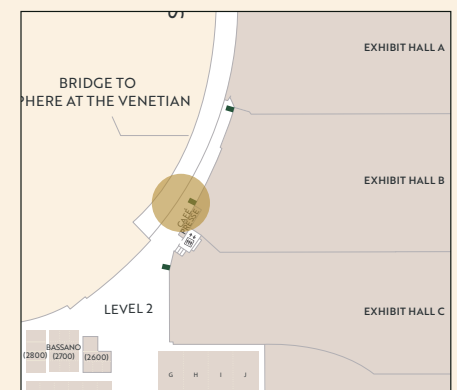

HALL B BLADE DISPLAY

Height: 12'-2 5/32" Width: 2'-11 7/16" Double-Sided Units

LOCATION

Outside right of Hall B

DISPLAY CODE

EXHALL-B