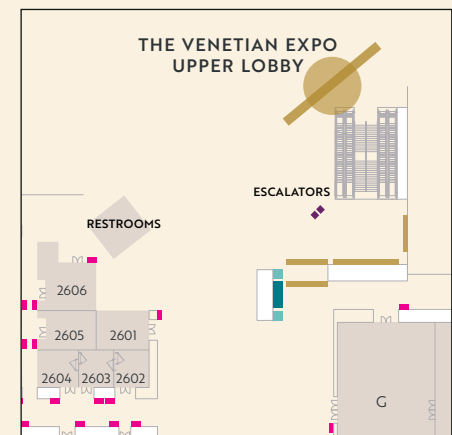

Please note, all groups in-house will be given the option to be a part of loop sharing this screen. If no group decides to use any of the assets, only The Venetian Resort content will play.