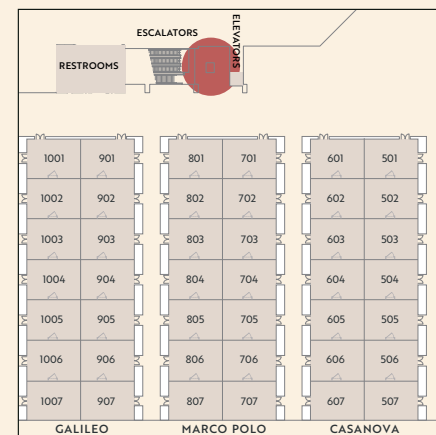

LOCATION

Marquee faces southbound pedestrian bridge foot traffic or westbound traffic on Sands Avenue

SPECS

Height 10'1"
Width 12'
Single-sided
10mm

DISPLAY CODE: SABM

Includes one advertisement placed within the existing digital promotions loop

Two 43" Digital Displays

LOCATION

Flanks the Event Directory Board

DISPLAY CODES

VL1L (Left display)

VL1R (Right display)

DISPLAY CONTENT

Default: Interactive Wayfinder

Option 1: Takeover display for custom loop

Option 2: Brand the existing interactive Wayfinders

LANDING DISPLAY

One 98" Digital Display

LOCATION

Next to shuttle transportation doors

DISPLAY CODE: L1L

Default: The Venetian Resort promo loop