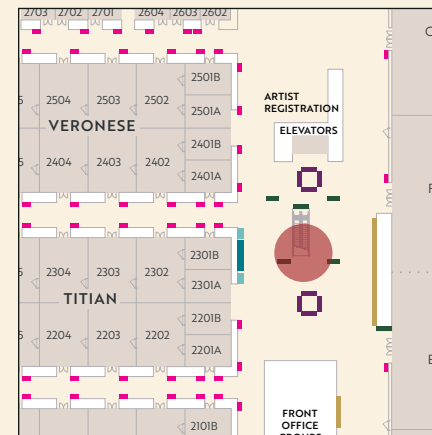

47.24' w x 11.66' h

LOCATION

The Convention Center Main Hall on level 2, on The Venetian Ballroom E/F outer wall

DISPLAY CONTENT

Default: The Venetian Resort promo loop

DISPLAY CODE

CCEF WALL

ED17 - ESCALATOR DISPLAY

5' 10.75"w x 8' 10.25"h

LOCATION

Off main level 2 corridor, in escalator lobby across from The Venetian Ballroom E

DISPLAY CONTENT

Default: The Venetian Resort promo loop*

DISPLAY CODE

CCGRNDOH

EVENT DIRECTORY BOARD

13' 9.25"w x 7' 9"h High-Resolution LED Display

LOCATION

Outside the Titian Ballroom facing elevators

DISPLAY CODE

EDB2

DISPLAY CONTENT

Default: The Venetian Resort posting systems postings template

VERTICAL DISPLAYS

Two 43" Digital Displays

LOCATION

Flanks the Event Directory Board

DISPLAY CONTENT

Default: Interactive Wayfinder

Option 1: Takeover display for custom loop

Option 2: Brand the existing interactive Wayfinders