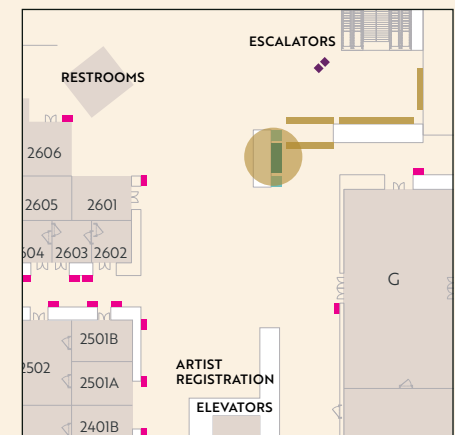

THREE-SCREEN ARRAY

One 86" Digital Display Two 43" Digital Displays

LOCATION

Entrance to The Venetian Expo from The Convention Center

DISPLAY CONTENT

Default: Horizontal – The Venetian Resort promo loop

Vertical – Interactive Wayfinder

POP2-L/POP2-R Option 1 – Takeover display with custom graphics

POP2-L/POP2-R Option 2 – Brand the existing interactive Wayfinders

POP2-M – Takeover display with custom graphics

DISPLAY CODES

POP2-L (Left – 43" vertical)

POP2-M (Middle – 86" horizontal)

POP2-R (Right – 43" vertical)

ED9 - THE EXPO ENTRANCE OVERHEAD

31' 6"w x 3' 3.75"h

LOCATION

Entrance to The Venetian Expo from The Convention Center

DISPLAY CONTENT

Default: The Venetian Resort promo loop