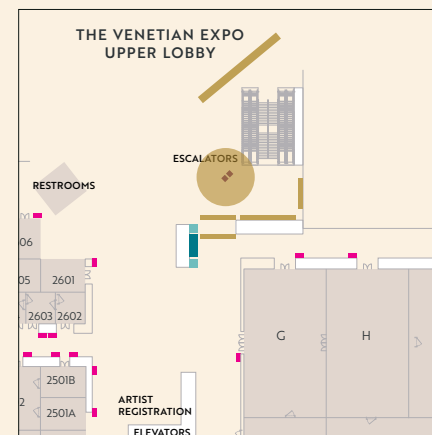

Outside right of Hall C

DISPLAY CODE

EXHALL-C

UPPER LOBBY VERTICAL DISPLAY

One Double-Sided Unit with Two 46" Digital Displays

LOCATION

Top of the escalator, at threshold between The Expo and The Convention Center Level 2

DISPLAY CODES

EXL2ESC (Facing escalators)

EXL2LOB (Facing lobby)

CAFÉ PRESSE HORIZONTAL DISPLAY

Five 55" Digital Displays

LOCATION

Near Hall B entrance, stairs, and guest elevator

DISPLAY CODE

ULCAFES

THE VENETIAN CONVENTION
& EXPO CENTER LAS VEGAS

LEVEL 3

EVENT DIRECTORY BOARD

Nine 55" Digital Displays

LOCATION

Entrance to The Convention Center from
Grand Canal Shoppes®

DISPLAY CONTENT