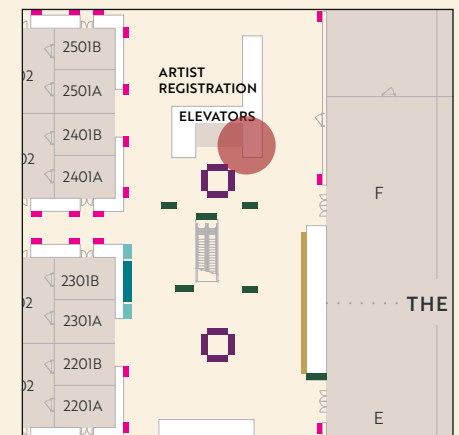

KSKEVC-N (*Facing North toward The Venetian Ballroom*)

KSKEVC-S (*Facing South toward Titian Ballrooms*)

KSKEVC-E (*Facing East toward Escalator*)

KSKEVC-W (*Facing West toward Emergency Exit Doors*)

DISPLAY CONTENT

Default: The Venetian Resort promo loop

ELEVATOR LANDING

43" Digital Display

LOCATION

Right of the elevators

DISPLAY CODE: L2ELV

Default: The Venetian Resort promo loop

Option 1: Takeover display for custom loop

Option 2: Brand the existing interactive Wayfinders

THE
VENETIAN
RESORT
LAS VEGAS

ELEVATOR CABS

Two 19" Digital Displays

LOCATION

The Convention Center (East side of escalators)

Cab 1: Levels 1-5

Cab 2: Levels 2-5