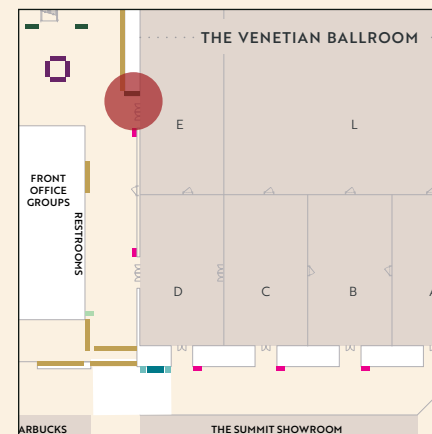

ED6 - MAIN HALL SIGN

17' 8.5"w x 11' 0.75"h

LOCATION

Main Convention Center Hall on level 2, across from The Venetian Ballroom D

DISPLAY CONTENT

Default: The Venetian Resort promo loop*

DISPLAY CODE

RRWALL

5' 10.75"w x 12' 2"h

LOCATION

Main Convention Center corridor,
Outside of The Venetian Ballroom E ledge

DISPLAY CONTENT

Default: The Venetian Resort promo loop

DISPLAY CODE

BMPWALL

ED 7-8 - THE VENETIAN BALLROOM E & F LED DISPLAY

47.24' w x 11.66' h

LOCATION

The Convention Center Main Hall on level 2, on The Venetian Ballroom E/F outer wall

DISPLAY CONTENT

Default: The Venetian Resort promo loop

DISPLAY CODE

CCEF WALL

ED17 - ESCALATOR DISPLAY

5' 10.75"w x 8' 10.25"h

LOCATION

Off main level 2 corridor, in escalator lobby across from The Venetian Ballroom E

DISPLAY CONTENT

Default: The Venetian Resort promo loop*

DISPLAY CODE

CCGRNDOH

EVENT DIRECTORY BOARD