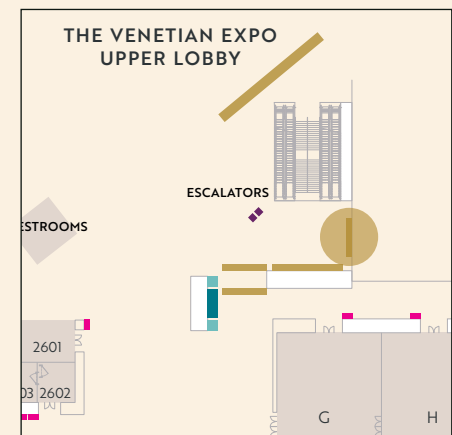

UPPER LOBBY LED DISPLAY

Height: 8.86' Width: 15.75' 1.5mm

LOCATION

Top of escalators near The Convention Center
Level 2 threshold

DISPLAY CODE

EXULLED

All groups in-house will be given the option to be a part of loop sharing this screen. If no group decides to use any of the assets, only The Venetian Resort content will play.