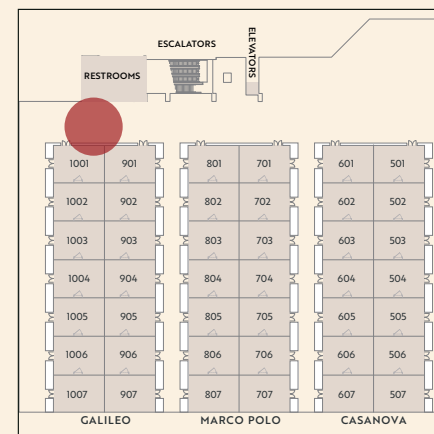

Default: The Venetian Resort promo loop

ELEVATOR LANDING

One 43" Digital Display

LOCATION

Right of the elevator

DISPLAY CODE: LIELV

Default: The Venetian Resort promo loop

Option 1: Takeover display for custom loop

Option 2: Brand the existing interactive Wayfinders

MEETING ROOM ENTRANCE DISPLAYS

Galileo, Marco Polo, Casanova

DISPLAY CODE: MRL1 (ROOM #)

- Default:** Meeting agenda for each room
- Option 1:** Takeover display for custom loop
- Option 2:** Replace background in The Venetian Resort posting systems **OR**
Provide a single-show graphic for all meeting rooms