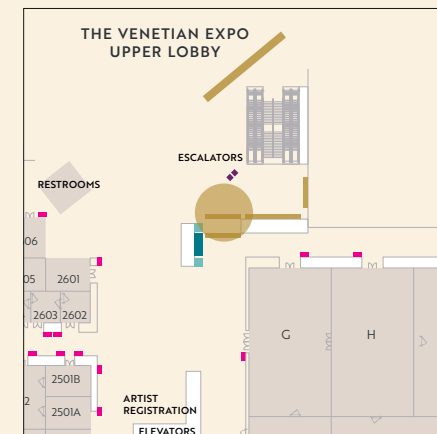

POP2-M (Middle – 86" horizontal)

POP2-R (Right – 43" vertical)

ED9 - THE EXPO ENTRANCE OVERHEAD

31' 6"w x 3' 3.75"h

LOCATION

Entrance to The Venetian Expo from The Convention Center

DISPLAY CONTENT

Default: The Venetian Resort promo loop

DISPLAY CODE

EXENTOH

Please note, this is only an option for a full facility group.

THE EXPO EXIT OVERHEAD

31' 6"w x 3' 3.75"h

LOCATION

Entrance to The Venetian Convention Center from The Venetian Expo

DISPLAY CONTENT

Default: The Venetian Resort promo loop

DISPLAY CODE

EXEXITOH

Please note, this is only an option for a full facility group.

UPPER LOBBY LED DISPLAY

Height: 8.86' Width: 15.75' 1.5mm

LOCATION

Top of escalators near The Convention Center
Level 2 threshold

LAS VEGAS

UPPER LOBBY ESCALATOR VIEW LED

27' 6.75"w x 9' 11.5"h

LOCATION

The Venetian Expo Upper lobby across from the Escalators

DISPLAY CONTENT

Default: The Venetian Resort promo loop

DISPLAY CODE