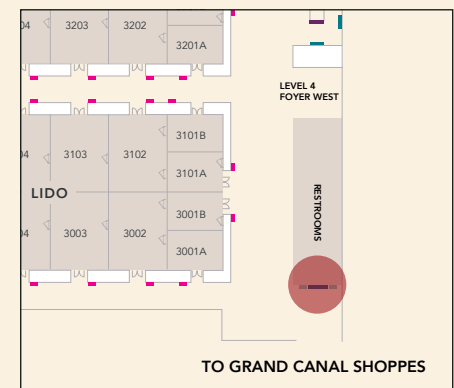

ULCAFES

THE VENETIAN CONVENTION
& EXPO CENTER LAS VEGAS

LEVEL 3

EVENT DIRECTORY BOARD

Nine 55" Digital Displays

LOCATION

Entrance to The Convention Center from
Grand Canal Shoppes®

DISPLAY CONTENT

Default: The Venetian Resort promo loop

DISPLAY CODE

EDB3-2

VERTICAL DISPLAY

Two 43" Digital Displays

LOCATION

Flanks the Event Directory Board

DISPLAY CONTENT

Default: Interactive Wayfinder

DISPLAY CODES

VL3-1L (*Left display*)

VL3-1R (*Right display*)

EVENT DIRECTORY BOARD

Nine 55" Digital Displays

LOCATION

The Convention Center Level 3 by Murano Ballroom