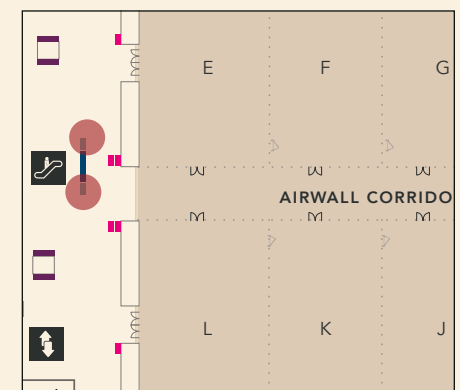

VERTICAL DISPLAY

Two 43" Digital Displays

LOCATION

Flanks the Event Directory Board

DISPLAY CONTENT

Default: Interactive Wayfinder

DISPLAY CODES

VL5L (Left display)

VL5R (Right display)