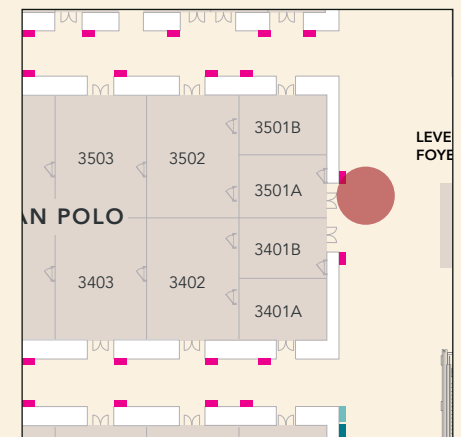

ELEVATOR LANDING

One 43" Digital Display

LOCATION

The Convention Center Level 3 on the west landing, the escalator-only side

DISPLAY CONTENT

Default: The Venetian Resort promo loop

DISPLAY CODE

L3ELV