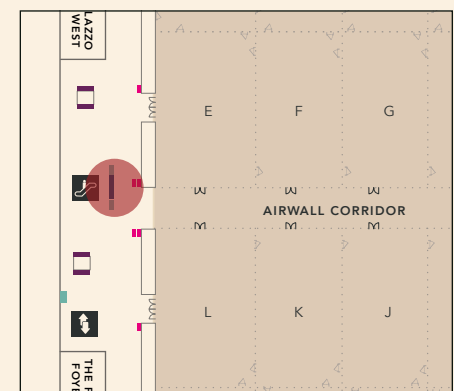

EVENT DIRECTORY BOARD

Nine 55" Digital Displays

LOCATION

The Convention Center Level 5 across from
The Palazzo Ballroom

DISPLAY CONTENT

Default: The Venetian Resort posting systems
postings template

DISPLAY CODE

EDB5