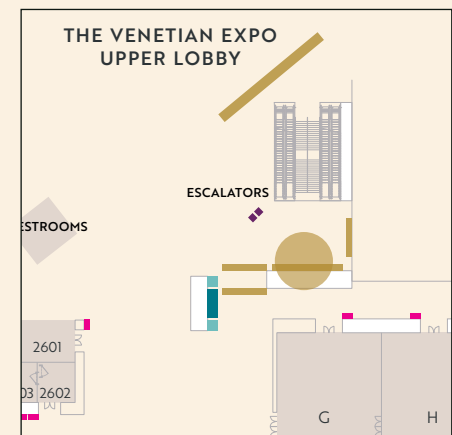

Default: The Venetian Resort promo loop

DISPLAY CODE

EXEXITOH

Please note, this is only an option for a full facility group.

UPPER LOBBY LED DISPLAY

Height: 8.86' Width: 15.75' 1.5mm

LOCATION

Top of escalators near The Convention Center
Level 2 threshold

LAS VEGAS

UPPER LOBBY ESCALATOR VIEW LED

27' 6.75"w x 9' 11.5"h

LOCATION

The Venetian Expo Upper lobby across from the Escalators

DISPLAY CONTENT

Default: The Venetian Resort promo loop

DISPLAY CODE

EXESCLED

Please note, this is only an option for a full facility group, or if Hall C is contracted when shared with other groups.

ED11 - THE VENETIAN EXPO LOBBY RIBBON

130'w x 4' 5"h

LOCATION

Across from feature wall, curving from main lobby toward exhibit halls