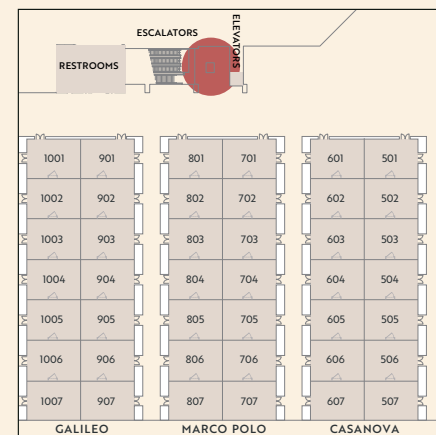

LOCATION

Marquee faces southbound pedestrian bridge foot traffic or westbound traffic on Sands Avenue

SPECS

Height 10'1"
Width 12'
Single-sided
10mm

DISPLAY CODE: SABM

Includes one advertisement placed within the existing digital promotions loop

VERTICAL MOBILE UNITS

Two 43" Digital Displays

LOCATION

Next to shuttle transportation doors

DISPLAY CODES

VMUL1Eelv (East – faces elevator)

VMUL1Eesc (East – faces escalator)

DISPLAY CONTENT

Default: The Venetian Resort promo loop

ELEVATOR LANDING

One 43" Digital Display

LOCATION

Right of the elevator

DISPLAY CODE: LIELV

Default: The Venetian Resort promo loop

Option 1: Takeover display for custom loop