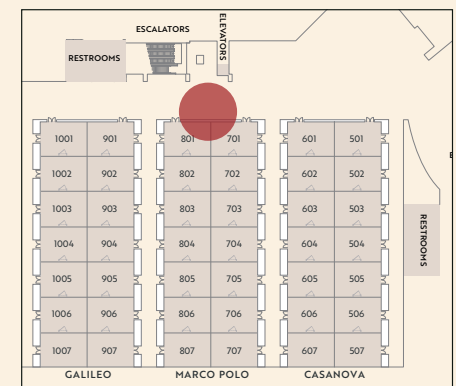

LOCATION

Marquee faces southbound pedestrian bridge foot traffic or westbound traffic on Sands Avenue

SPECS

Height 10'1"
Width 12'
Single-sided
10mm

DISPLAY CODE: SABM

Includes one advertisement placed within the existing digital promotions loop

Nine 55" Digital Displays

LOCATION

Outside of Marco Polo Ballroom

DISPLAY CODE

EDBI

DISPLAY SCREEN OPTIONS

- Option 1:** All 9 screens
- Option 2:** 6 screens out of 9
- Option 3:** 3 screens out of 9

VERTICAL DISPLAYS

Two 43" Digital Displays

LOCATION

Flanks the Event Directory Board

DISPLAY CODES

VL1L (Left display)

VL1R (Right display)

DISPLAY CONTENT

Default: Interactive Wayfinder