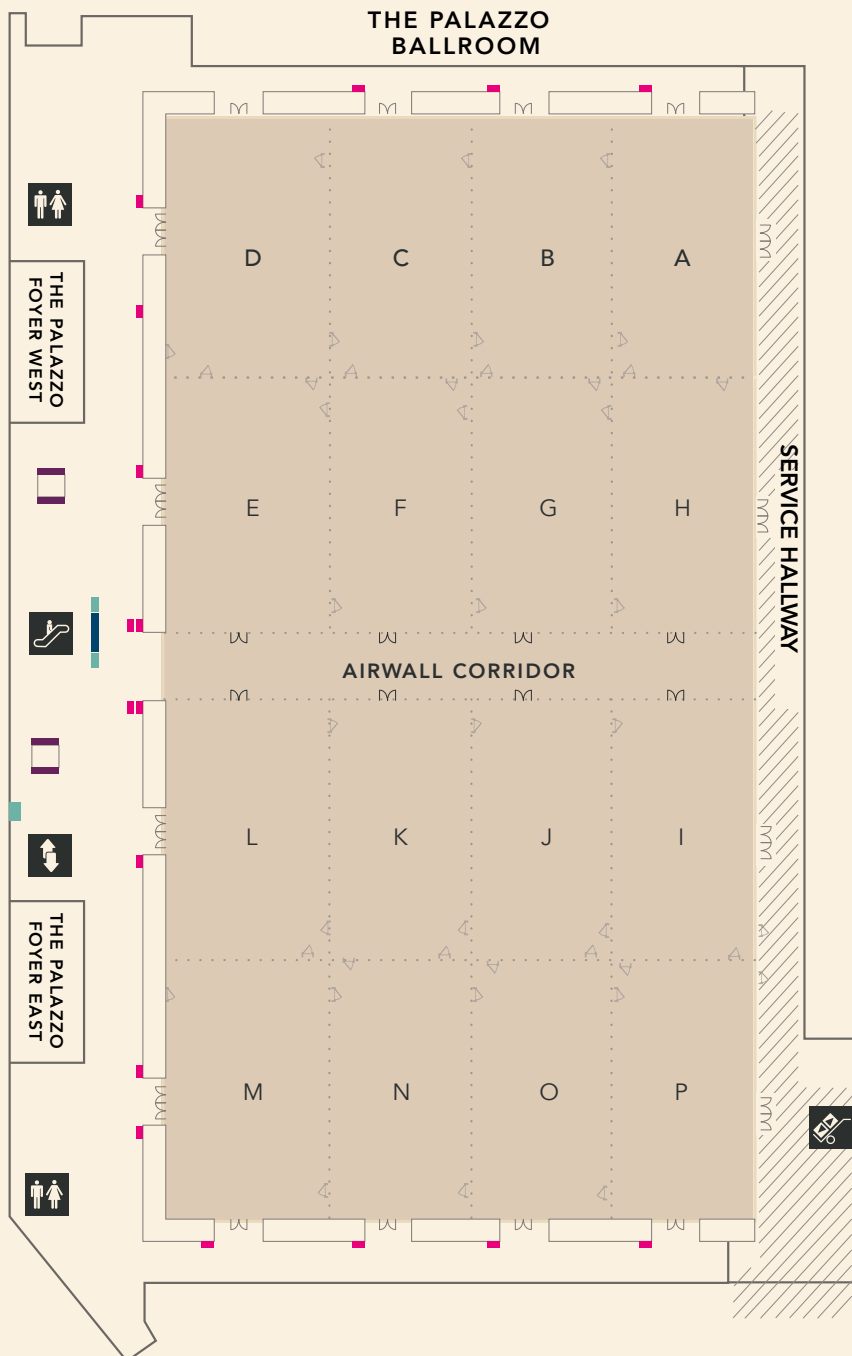

MEETING ROOM ENTRANCE DISPLAYS

The Palazzo Ballroom

14 Digital Displays with One Display per Meeting Room

DISPLAY CODE: MRL5 (ROOM LETTER)

Note: The default content displays the meeting agenda for each room

DISPLAY OPTIONS

Option 1: **Takeover display for custom graphics**

Option 2: **Replace background in Venetian Meetings posting system**

OR

Provide a single show graphic for all meeting rooms