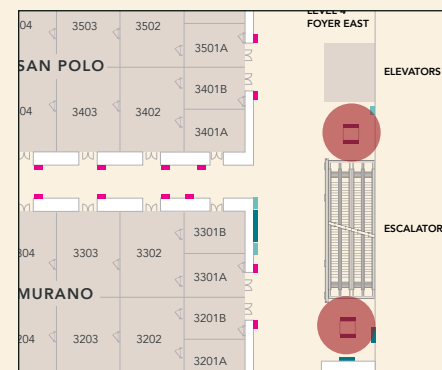

DISPLAY CONTENT

Default: Interactive Wayfinder

DISPLAY CODES

VL3L (Left display)

VL3R (Right display)

VERTICAL MOBILE UNITS

Four 43" Digital Displays

Two Double-Sided Units

Each Operates Independently

LOCATION

Level 3 escalator landings (East and West)

DISPLAY CODES

VMUL3Eelv (East – faces elevator)

VMUL3Eesc (East – faces escalator)

VMUL3Wwall (West – faces wall)

VMUL3Wesc (West – faces escalator)

DISPLAY CONTENT

Default: The Venetian Resort promo loop

LANDING DISPLAYS

Two 98" Digital Displays

LOCATION

The Convention Center Level 3 on the west landing, the escalator-only side

DISPLAY CONTENT

Default: The Venetian Resort promo loop