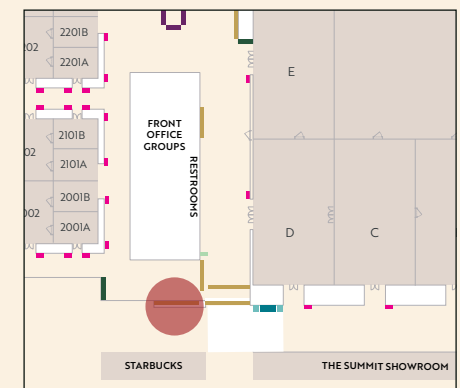

*All groups in-house will be given the option to be a part of loop sharing this screen. If no group decides to use any of the assets, only The Venetian Resort content will play.