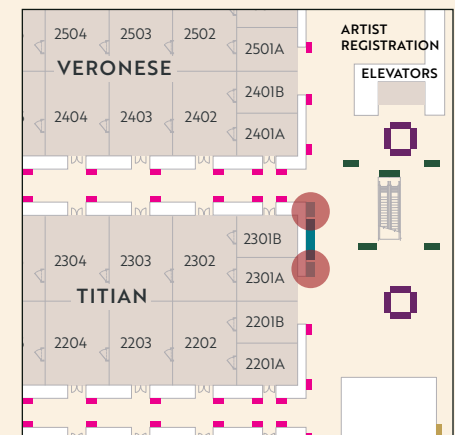

5' 10.75"w x 8' 10.25"h

LOCATION

Off main level 2 corridor, in escalator lobby across from The Venetian Ballroom E

DISPLAY CONTENT

Default: The Venetian Resort promo loop*

DISPLAY CODE

CCGRNDOH

EVENT DIRECTORY BOARD

13' 9.25"w x 7' 9"h High-Resolution LED Display

LOCATION

Outside the Titian Ballroom facing elevators

DISPLAY CODE

EDB2

DISPLAY CONTENT

Default: The Venetian Resort posting systems postings template

VERTICAL DISPLAYS

Two 43" Digital Displays

LOCATION

Flanks the Event Directory Board

DISPLAY CONTENT

Default: Interactive Wayfinder

Option 1: Takeover display for custom loop

Option 2: Brand the existing interactive Wayfinders

DISPLAY CODES

VL2L (*Left display*)

VL2R (*Right display*)

4-SIDED KIOSK DISPLAYS

Eight 3' 1.75" w x 5' 6" h High-Resolution LED Displays

Two 4-Sided Units

Each Operates Independently

LOCATION