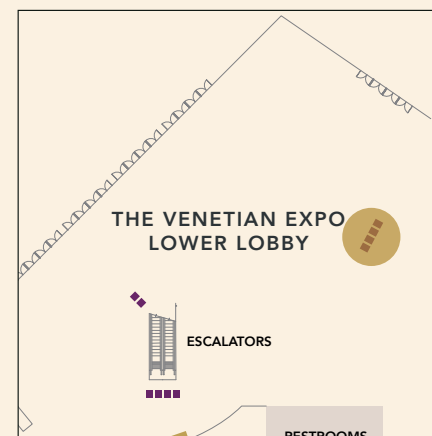

SINGLE VERTICAL DISPLAYS

Individual Screens Measuring 46"

LOCATION

Each resides next to the triple-screen display

DISPLAY CODES

EXVSBC

EXVSCP

VERTICAL DISPLAYS

One Double-Sided Unit with Two 46" Digital Displays

LOCATION

At the bottom of the escalators

DISPLAY CODES

EXLIESC (*Facing escalators*)

EXLIENT (*Facing entrance*)

MEETING ROOM ENTRANCE DISPLAYS

DISPLAY CODE: EXMRD (ROOM #)

THE VENETIAN CONVENTION
& EXPO CENTER LAS VEGAS

LEVEL 2

ED16 - ENTRANCE ADJACENT OVERHEAD DISPLAY

25'7"W X 3'4"H

LOCATION

The Convention Center entrance facing Starbucks

DISPLAY CONTENT

Default: The Venetian Resort promo loop*