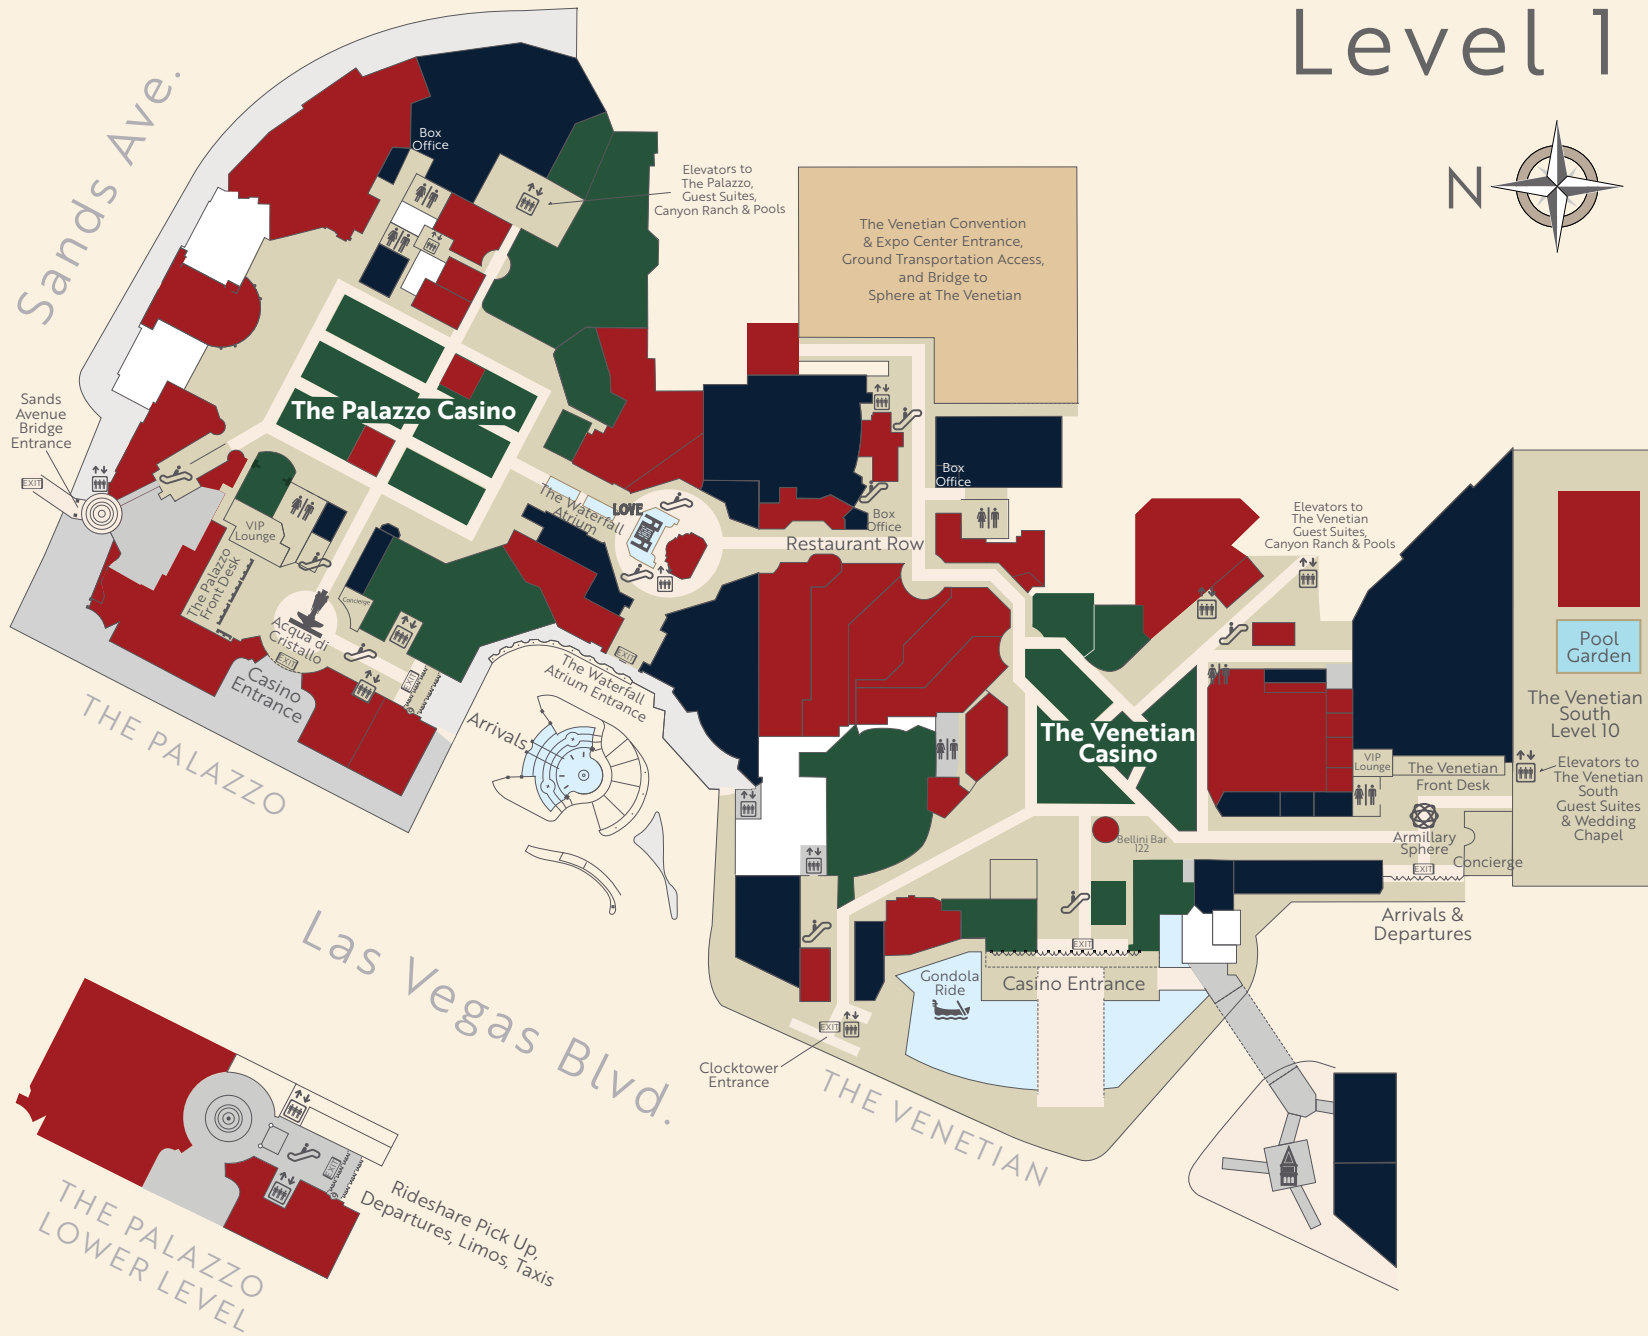

DIGITAL SIGNAGE OPPORTUNITIES GUIDE

THE VENETIAN RESORT
LAS VEGAS

Level 1

THE PALAZZO LOWER LEVEL
Rideshare Pick Up, Departures, Limos, Taxis

THE VENETIAN CLOCKTOWER

LOCATION

Marquee faces northbound and southbound traffic on Las Vegas Boulevard. Consists of three elevations northwest, west, and south facing.

SPECS

Northwest Elevation: Height 39'- 4 7/16" Width 19'-4 13/16"
West Elevation: Height 28'-10 7/16" Width 56'-11 5/8"
South Elevation: Height 28'-10 7/16" Width 81'-0 3/8"

DISPLAY CODE: VENMRQE

Default: The Venetian Resort promo loop