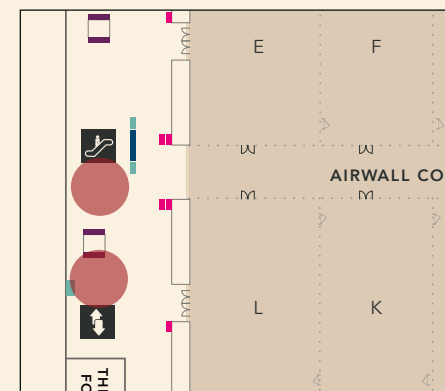

Level 5 escalator landings (*East and West*)

DISPLAY CODES

VMUL5Eelv (*East – faces elevator*)

VMUL5Eesc (*East – faces escalator*)

VMUL5Wwall (*West – faces wall*)

VMUL5Wesc (*West – faces escalator*)

DISPLAY CONTENT

Default: The Venetian Resort promo loop

MEETING ROOM ENTRANCE DISPLAYS

(Stacked Verticals–The Palazzo Ballroom) Four 43" Digital Displays

DISPLAY CONTENT

The default content displays the meeting agenda for each room. The displays on each side can be combined to display a single image