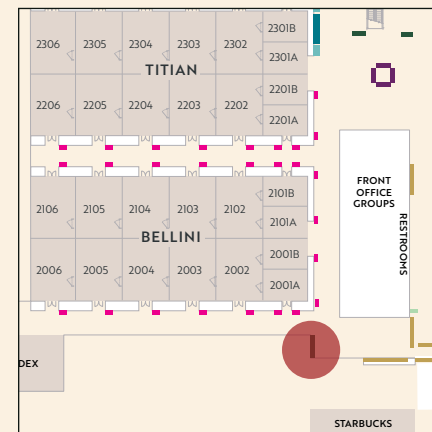

4' 5" w x 7' 10.5" h

LOCATION

Left of the Entrance Hall to Bellini Ballroom

DISPLAY CONTENT

Default: The Venetian Resort promo loop*

DISPLAY CODE

BLCRNR

THE
VENETIAN
RESORT
LAS VEGAS

ED6 - MAIN HALL SIGN

17' 8.5"w x 11' 0.75"h

LOCATION

Main Convention Center Hall on level 2, across from The Venetian Ballroom D

DISPLAY CONTENT

Default: The Venetian Resort promo loop*

DISPLAY CODE

RRWALL