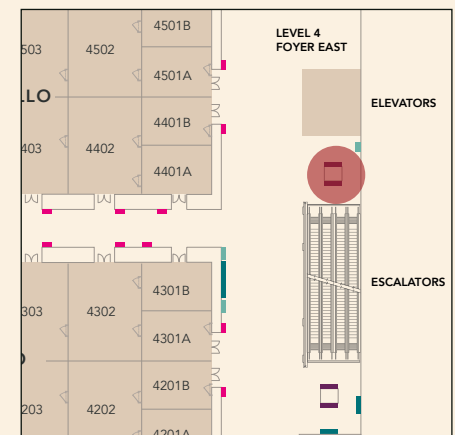

L4LW

ELEVATOR LANDING

One 43" Digital Display

LOCATION

Right of elevators

DISPLAY CONTENT

Default: The Venetian Resort promo loop

DISPLAY CODE

L4ELV

MEETING ROOM ENTRANCE DISPLAYS

Delfino, Lando, Marcello, Zeno

68 Digital Displays with one display per meeting room

DISPLAY CODE: MRL4 (ROOM #)

Note: The default content displays the meeting agenda for each