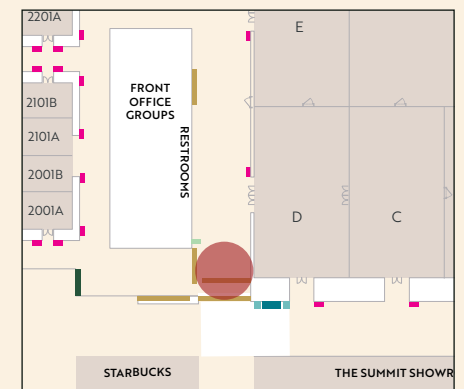

LOCATION

Marquee faces southbound pedestrian bridge foot traffic or westbound traffic on Sands Avenue

SPECS

Height 10'1"
Width 12'
Single-sided
10mm

DISPLAY CODE: SABM

Includes one advertisement placed within the existing digital promotions loop

DISPLAY CONTENT

Default: Horizontal – The Venetian Resort promo loop

Vertical – Interactive Wayfinder

POPI-L/POPI-R Option 1 – Takeover display with custom graphics

POPI-L/POPI-R Option 2 – Brand the existing interactive Wayfinders

POPI-M – Takeover display with custom graphics

ED2 OVERHEAD HORIZONTAL DISPLAY

27' 7"W X 4' 5"H

LOCATION

Overhead at the exit of The Convention Center to hotel

DISPLAY CODE

CCEXITOH

DISPLAY CONTENT

Default: The Venetian Resort promo loop

Please note, this is only an option for a full facility group.

The Convention Center

ED3 - ENTRANCE SIDE DISPLAY

16' 7" w x 1' 11.5" h

LOCATION

Entrance to The Convention Center, Left side of main corridor upon entering