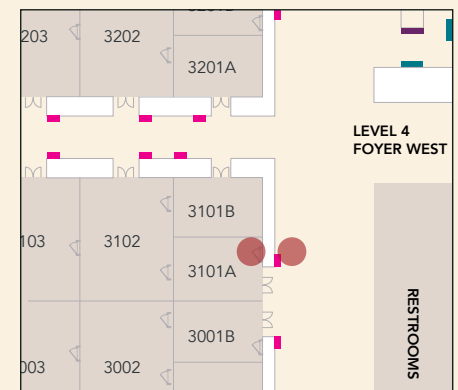

ULCAFES

THE VENETIAN CONVENTION
& EXPO CENTER LAS VEGAS

LEVEL 3

EVENT DIRECTORY BOARD

Nine 55" Digital Displays

LOCATION

Entrance to The Convention Center from
Grand Canal Shoppes®

DISPLAY CONTENT

Default: The Venetian Resort promo loop

DISPLAY CODE

EDB3-2

VERTICAL DISPLAY

Two 43" Digital Displays

LOCATION

Flanks the Event Directory Board

DISPLAY CONTENT

Default: Interactive Wayfinder

DISPLAY CODES

VL3-1L (*Left display*)

VL3-1R (*Right display*)

EVENT DIRECTORY BOARD

Nine 55" Digital Displays

LOCATION

The Convention Center Level 3 by Murano Ballroom