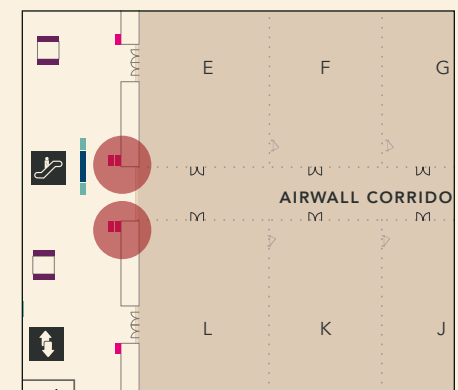

MEETING ROOM ENTRANCE DISPLAYS

(Stacked Verticals–The Palazzo Ballroom) Four 43" Digital Displays

DISPLAY CONTENT

The default content displays the meeting agenda for each room. The displays on each side can be combined to display a single image

DISPLAY CODES

PB GH – (Upper left)

PB IJ – (Upper right)

PB EF – (Lower left)

PB KL – (Lower right)

COMBINED – E-H

Combined – I-L

DISPLAY OPTIONS

Option 1: Takeover display for custom graphics

Option 2: Replace background in Venetian Meetings posting system

OR

Provide a single show graphic for all meeting rooms