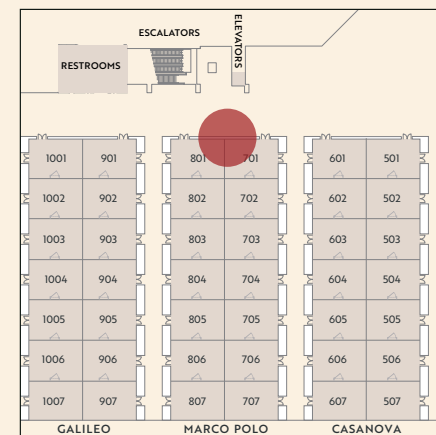

LOCATION

Marquee faces southbound pedestrian bridge foot traffic or westbound traffic on Sands Avenue

SPECS

Height 10'1"
Width 12'
Single-sided
10mm

DISPLAY CODE: SABM

Includes one advertisement placed within the existing digital promotions loop

Two 43" Digital Displays

LOCATION

Flanks the Event Directory Board

DISPLAY CODES

VL1L (Left display)

VL1R (Right display)

DISPLAY CONTENT

Default: Interactive Wayfinder

Option 1: Takeover display for custom loop

Option 2: Brand the existing interactive Wayfinders

LANDING DISPLAY

One 98" Digital Display

LOCATION

Next to shuttle transportation doors

DISPLAY CODE: L1L

Default: The Venetian Resort promo loop