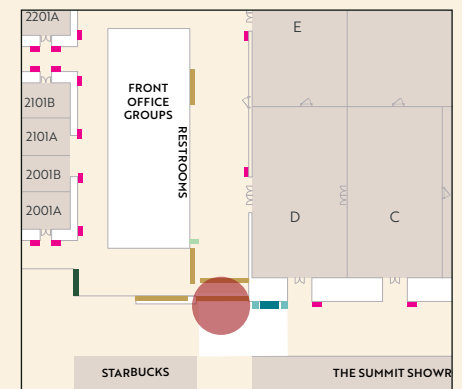

THE VENETIAN CONVENTION
& EXPO CENTER LAS VEGAS

LEVEL 2

ED16 - ENTRANCE ADJACENT OVERHEAD DISPLAY

25'7"W X 3'4"H

LOCATION

The Convention Center entrance facing Starbucks

DISPLAY CONTENT

Default: The Venetian Resort promo loop*

25' 7"W X 3' 4"H

LOCATION

The Convention Center entrance facing Starbucks

DISPLAY CONTENT

Default: The Venetian Resort promo loop

DISPLAY CODE

CCENTOH-R

Please note, this is only an option for a full facility group.

DISPLAY CONTENT

Default: Horizontal – The Venetian Resort promo loop

Vertical – Interactive Wayfinder

POPI-L/POPI-R Option 1 – Takeover display with custom graphics

POPI-L/POPI-R Option 2 – Brand the existing interactive Wayfinders