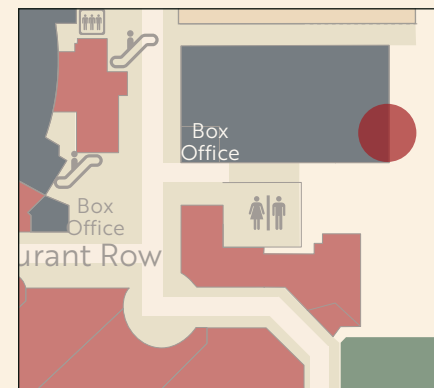

LOCATION

The entrance/exit to The Palazzo guest elevators and across from Starbucks

DISPLAY CODE: PALRO

- Default:** The Venetian Resort promo loop
- Option 1:** Takeover display with custom graphics
- Option 2:** Includes one advertisement placed within the existing digital promotion loop

RESTAURANT ROW

LOCATION

Restaurant Row is at the center of both hotels

DISPLAY CODES

RROWS
RROWN
RROWE
RROWW

DISPLAY CONTENT

- Default:** The Venetian Resort promo loop
- Option 1:** Takeover display with custom graphic
- Option 2:** Includes one advertisement placed within the existing digital promotion loop