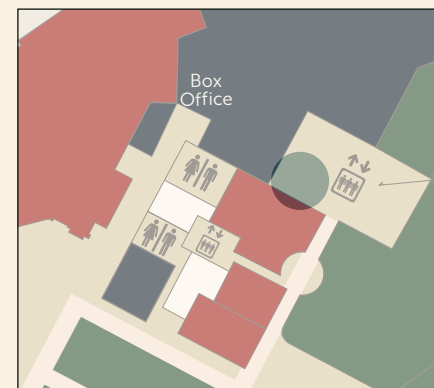

LOCATION

Marquee faces southbound pedestrian bridge foot traffic or westbound traffic on Sands Avenue

SPECS

Height 10'1"
Width 12'
Single-sided
10mm

DISPLAY CODE: SABM

Includes one advertisement placed within the existing digital promotions loop

LOCATION

The entrance/exit to The Palazzo guest elevators and across from Starbucks

DISPLAY CODE: PALRO

- Default:** The Venetian Resort promo loop
- Option 1:** Takeover display with custom graphics
- Option 2:** Includes one advertisement placed within the existing digital promotion loop

RESTAURANT ROW

LOCATION

Restaurant Row is at the center of both hotels

DISPLAY CODES

RROWS
RROWN
RROWE
RROWW

DISPLAY CONTENT

- Default:** The Venetian Resort promo loop
- Option 1:** Takeover display with custom graphic
- Option 2:** Includes one advertisement placed within the existing digital promotion loop