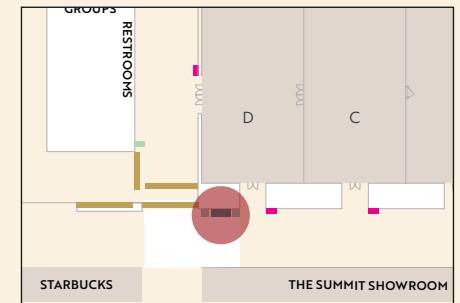

DISPLAY CONTENT

Default: Horizontal – The Venetian Resort promo loop

Vertical – Interactive Wayfinder

POPI-L/POPI-R Option 1 – Takeover display with custom graphics

POPI-L/POPI-R Option 2 – Brand the existing interactive Wayfinders

POPI-M – Takeover display with custom graphics

ED2 OVERHEAD HORIZONTAL DISPLAY

27' 7"W X 4' 5"H

LOCATION

Overhead at the exit of The Convention Center to hotel

DISPLAY CODE

CCEXITOH

DISPLAY CONTENT

Default: The Venetian Resort promo loop

Please note, this is only an option for a full facility group.

The Convention Center

ED3 - ENTRANCE SIDE DISPLAY

16' 7" w x 1' 11.5" h

LOCATION

Entrance to The Convention Center, Left side of main corridor upon entering