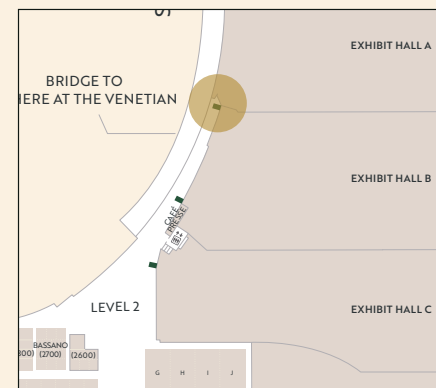

HALL A BLADE DISPLAY

Height: 12'-2 5/32" Width: 2'-11 7/16"

Single-Sided Unit

LOCATION

Outside right of Hall A

DISPLAY CODE

EXHALL-A

HALL B BLADE DISPLAY