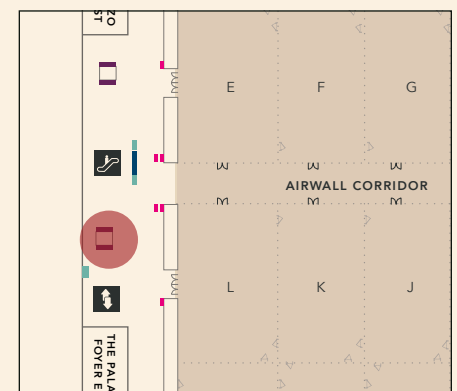

ELEVATOR LANDING

One 43" Digital Display

LOCATION

Right of elevators

DISPLAY CONTENT

Default: The Venetian Resort promo loop

DISPLAY CODE

L5ELV