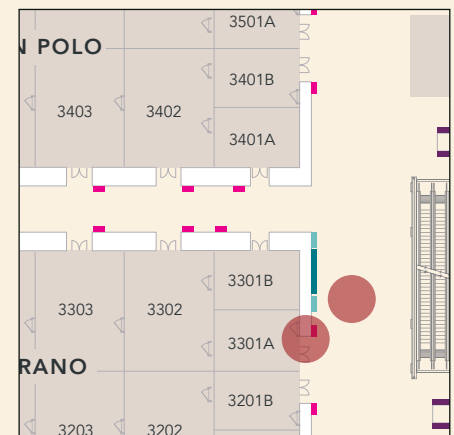

LANDING DISPLAYS

Two 98" Digital Displays

LOCATION

The Convention Center Level 3 on the west landing, the escalator-only side

DISPLAY CONTENT

Default: The Venetian Resort promo loop

DISPLAY CODES

L3LS

L3LW