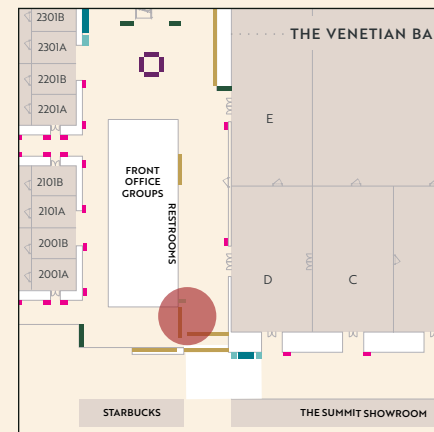

*All groups in-house will be given the option to be a part of loop sharing this screen.
If no group decides to use any of the assets, only The Venetian Resort content will play.