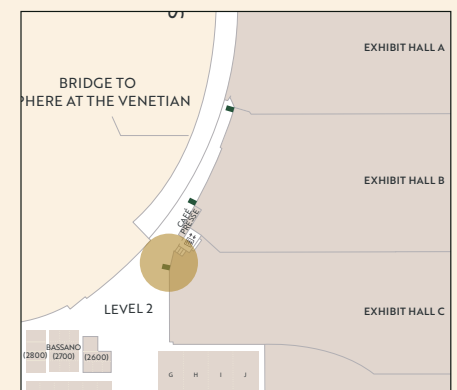

Outside right of Hall C

DISPLAY CODE

EXHALL-C

UPPER LOBBY VERTICAL DISPLAY

One Double-Sided Unit with Two 46" Digital Displays

LOCATION

Top of the escalator, at threshold between The Expo and The Convention Center Level 2