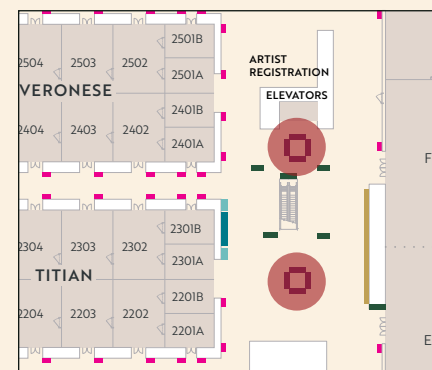

KSKEVC-N (*Facing North toward The Venetian Ballroom*)

KSKEVC-S (*Facing South toward Titian Ballrooms*)

KSKEVC-E (*Facing East toward Escalator*)

KSKEVC-W (*Facing West toward Emergency Exit Doors*)

DISPLAY CONTENT

Default: The Venetian Resort promo loop

ELEVATOR LANDING

43" Digital Display

LOCATION

Right of the elevators

DISPLAY CODE: L2ELV

Default: The Venetian Resort promo loop

Option 1: Takeover display for custom loop

Option 2: Brand the existing interactive Wayfinders

THE
VENETIAN
RESORT
LAS VEGAS

ELEVATOR CABS

Two 19" Digital Displays

LOCATION

The Convention Center (East side of escalators)

Cab 1: Levels 1-5

Cab 2: Levels 2-5