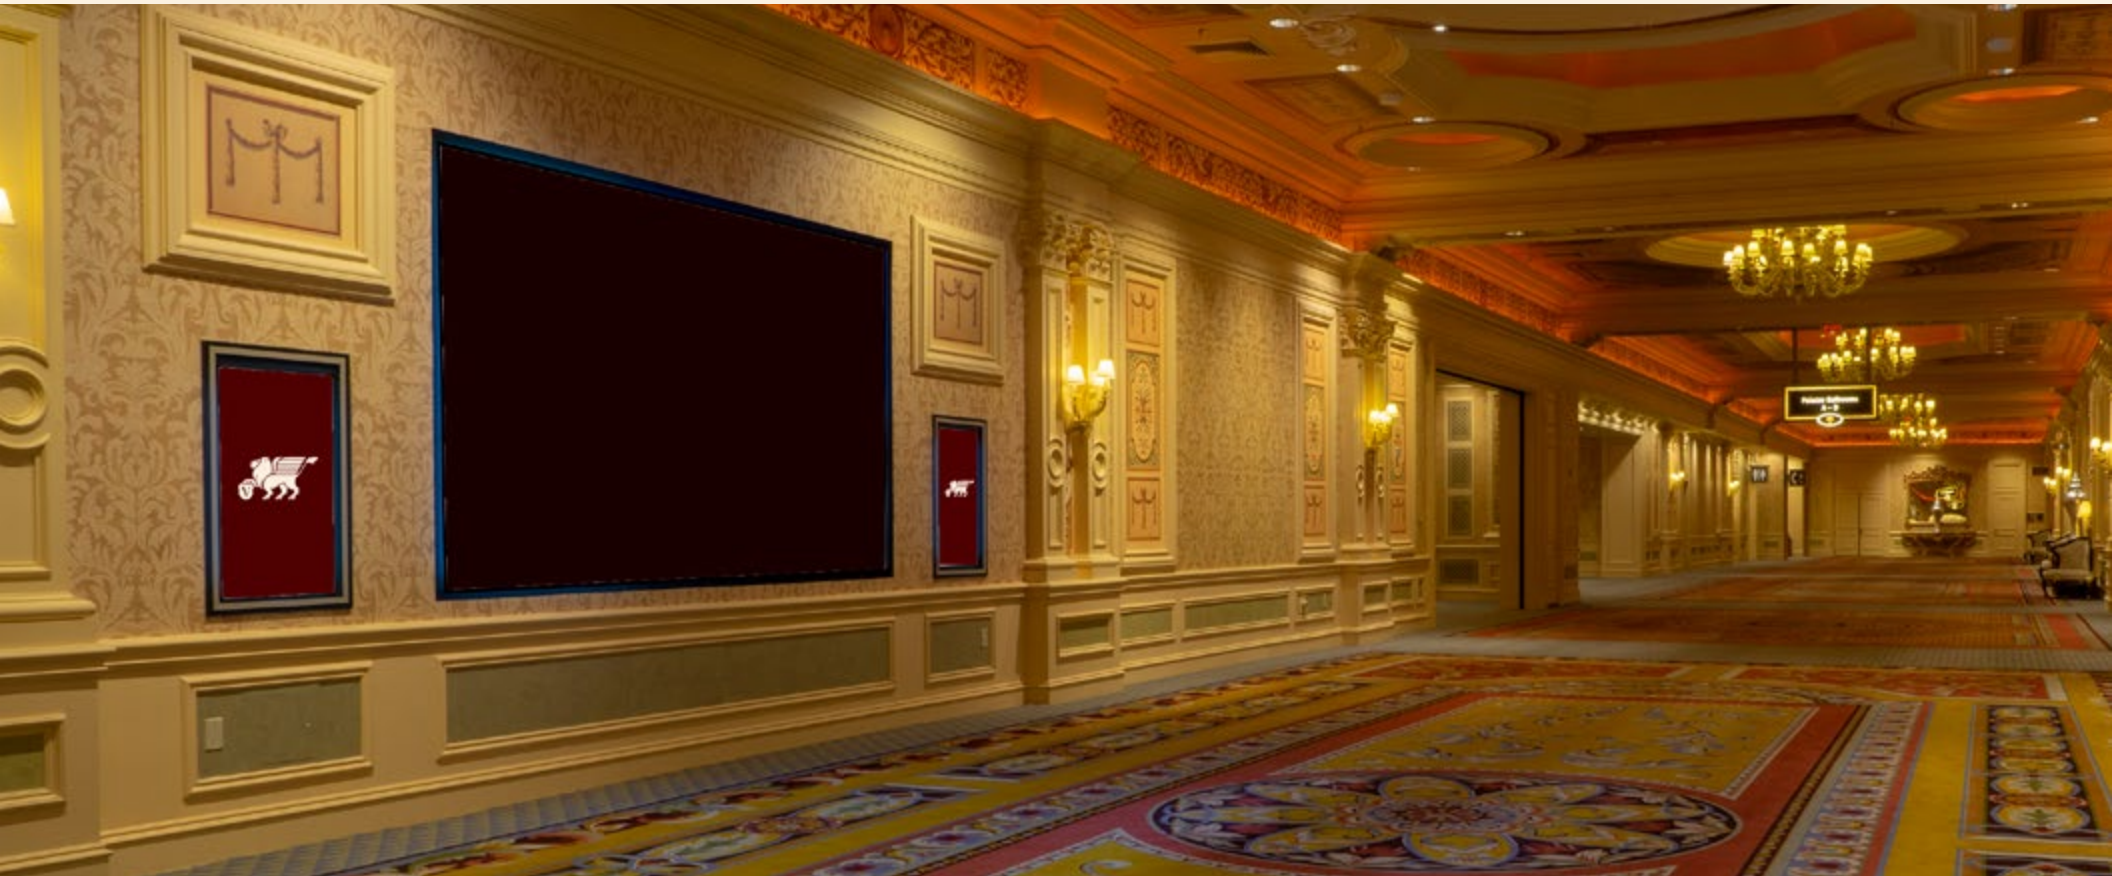

VERTICAL DISPLAY

Two 43" Digital Displays

LOCATION

Flanks the Event Directory Board

DISPLAY CONTENT

Default: Interactive Wayfinder

DISPLAY CODES

VL5L (Left display)

VL5R (Right display)