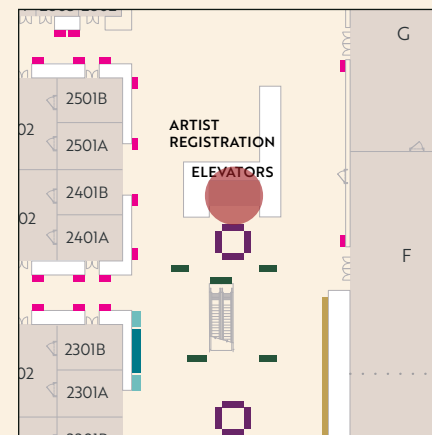

Option 2: Brand the existing interactive Wayfinders

THE
VENETIAN
RESORT
LAS VEGAS

ELEVATOR CABS

Two 19" Digital Displays

LOCATION

The Convention Center (East side of escalators)

Cab 1: Levels 1-5

Cab 2: Levels 2-5

DISPLAY CONTENT

Default: The Venetian Resort promo loop

DISPLAY CODE

CCELV

THE
VENETIAN
RESORT
LAS VEGAS

TITIAN
2302

MEETING ROOM ENTRANCE DISPLAYS

3" LCD Displays