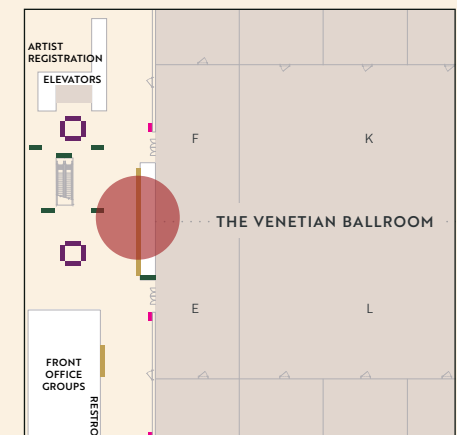

5' 10.75"w x 12' 2"h

LOCATION

Main Convention Center corridor,
Outside of The Venetian Ballroom E ledge

DISPLAY CONTENT

Default: The Venetian Resort promo loop

DISPLAY CODE

BMPWALL

ED 7-8 - THE VENETIAN BALLROOM E & F LED DISPLAY

47.24' w x 11.66' h

LOCATION

The Convention Center Main Hall on level 2, on The Venetian Ballroom E/F outer wall

DISPLAY CONTENT

Default: The Venetian Resort promo loop

DISPLAY CODE

CCEF WALL

ED17 - ESCALATOR DISPLAY

5' 10.75"w x 8' 10.25"h

LOCATION

Off main level 2 corridor, in escalator lobby across from The Venetian Ballroom E

DISPLAY CONTENT

Default: The Venetian Resort promo loop*

DISPLAY CODE

CCGRNDOH

EVENT DIRECTORY BOARD