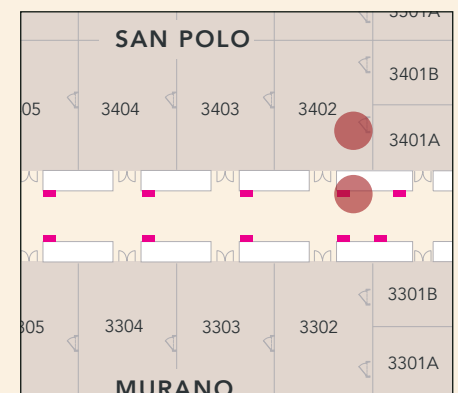

Default: Interactive Wayfinder

DISPLAY CODES

VL3-1L (*Left display*)

VL3-1R (*Right display*)

EVENT DIRECTORY BOARD

Nine 55" Digital Displays

LOCATION

The Convention Center Level 3 by Murano Ballroom

DISPLAY CONTENT

Default: The Venetian Resort posting systems postings template

DISPLAY CODE

EDB3-1

VERTICAL DISPLAY

Two 43" Digital Displays

LOCATION

Flanks the Event Directory Board

DISPLAY CONTENT

Default: Interactive Wayfinder

DISPLAY CODES

VL3L (Left display)

VL3R (Right display)

VERTICAL MOBILE UNITS

Four 43" Digital Displays

Two Double-Sided Units