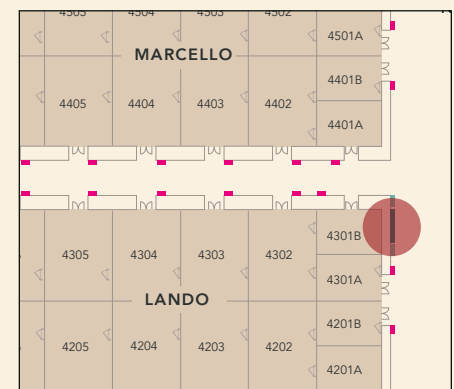

LEVEL 4

EVENT DIRECTORY BOARD

Nine 55" Digital Displays

LOCATION

The Convention Center by Lando Ballroom

DISPLAY CONTENT

Default: The Venetian Resort posting systems postings template

DISPLAY CODE

EDB4

VERTICAL DISPLAY

Two 43" Digital Displays

LOCATION

Flanks the Event Directory Board

DISPLAY CONTENT

Default: Interactive Wayfinder

DISPLAY CODES