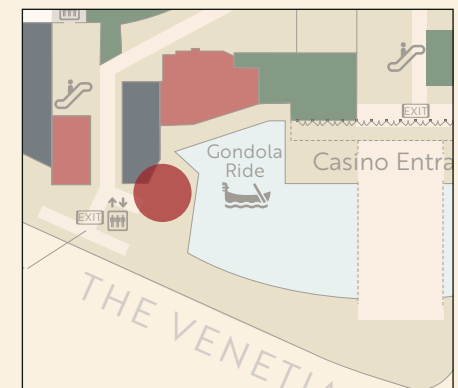

Advertisement is for a maximum of a four-day duration. Existing promo loop varies in duration. Sponsor Advertisements need to include program branding in at least 20% of the design specifications.