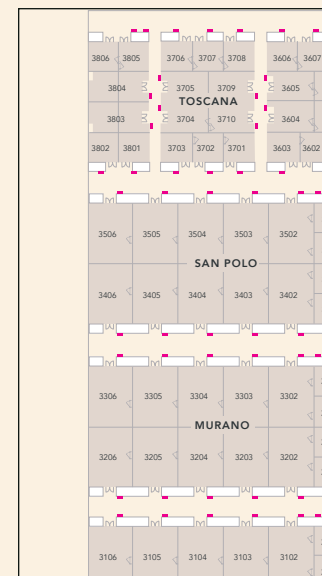

MEETING ROOM ENTRANCE DISPLAYS

Lido, Murano, San Polo, Toscana

68 Digital Displays with one display per meeting room

DISPLAY CODE: MRL3 (ROOM #)

Note: The default content displays the meeting agenda for each

DISPLAY OPTIONS

Option 1: Takeover display for custom graphics

Option 2: Replace background in The Venetian Resort
posting systems

OR

Provide a single-show graphic for all meeting rooms