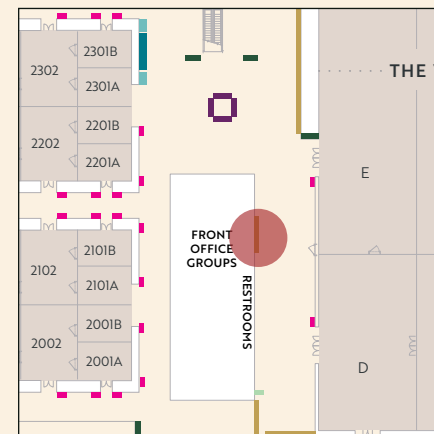

ED6 - MAIN HALL SIGN

17' 8.5"w x 11' 0.75"h

LOCATION

Main Convention Center Hall on level 2, across from The Venetian Ballroom D

DISPLAY CONTENT

Default: The Venetian Resort promo loop*

DISPLAY CODE

RRWALL