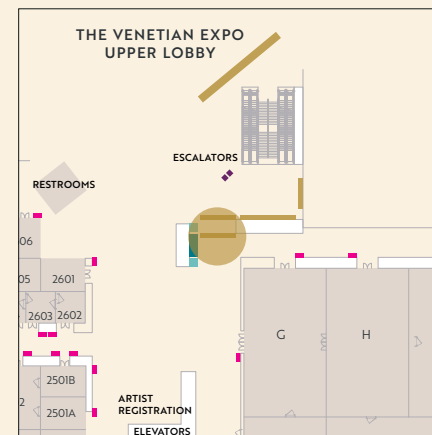

POP2-L/POP2-R Option 1 – Takeover display with custom graphics

POP2-L/POP2-R Option 2 – Brand the existing interactive Wayfinders

POP2-M – Takeover display with custom graphics

DISPLAY CODES

POP2-L (Left – 43" vertical)

POP2-M (Middle – 86" horizontal)

POP2-R (Right – 43" vertical)

ED9 - THE EXPO ENTRANCE OVERHEAD

31' 6"w x 3' 3.75"h

LOCATION

Entrance to The Venetian Expo from The Convention Center

DISPLAY CONTENT

Default: The Venetian Resort promo loop

DISPLAY CODE

EXENTOH

Please note, this is only an option for a full facility group.

THE EXPO EXIT OVERHEAD

31' 6"w x 3' 3.75"h

LOCATION

Entrance to The Venetian Convention Center from The Venetian Expo

DISPLAY CONTENT

Default: The Venetian Resort promo loop

DISPLAY CODE

EXEXITOH

Please note, this is only an option for a full facility group.

UPPER LOBBY LED DISPLAY

Height: 8.86' Width: 15.75' 1.5mm

LOCATION

Top of escalators near The Convention Center
Level 2 threshold