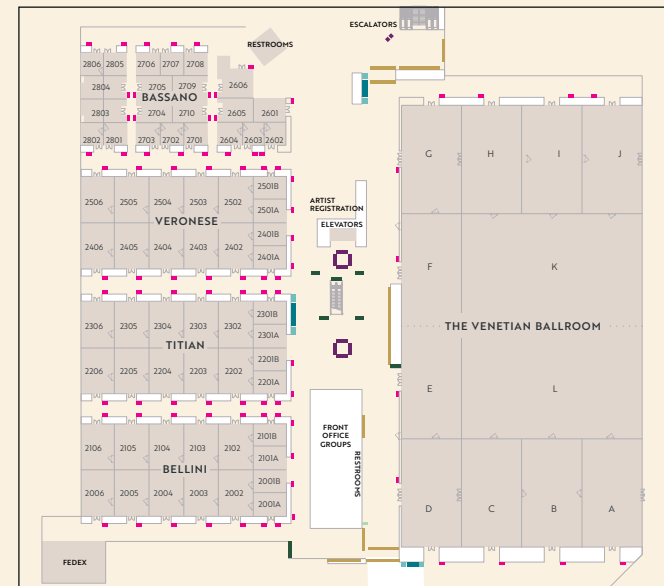

Option 2: Brand the existing interactive Wayfinders

THE
VENETIAN
RESORT
LAS VEGAS

ELEVATOR CABS

Two 19" Digital Displays

LOCATION

The Convention Center (East side of escalators)

Cab 1: Levels 1-5

Cab 2: Levels 2-5

DISPLAY CONTENT

Default: The Venetian Resort promo loop

DISPLAY CODE

CCELV

THE
VENETIAN
RESORT
LAS VEGAS

TITIAN
2302

MEETING ROOM ENTRANCE DISPLAYS

3" LCD Displays

Bellini, Titian, Veronese, Bassano,

The Venetian Ballroom

73 Digital Displays with one display per meeting room

DISPLAY CODE: MRL2 (ROOM #)

- Default:** Meeting agenda for each room
- Option 1:** Takeover display for custom graphics
- Option 2:** Replace background in The Venetian Resort posting systems **OR**
Provide a single-show graphic for all meeting rooms

THREE-SCREEN ARRAY

One 86" Digital Display Two 43" Digital Displays

LOCATION

Entrance to The Venetian Expo from The Convention Center

DISPLAY CONTENT

Default: Horizontal – The Venetian Resort promo loop

Vertical – Interactive Wayfinder