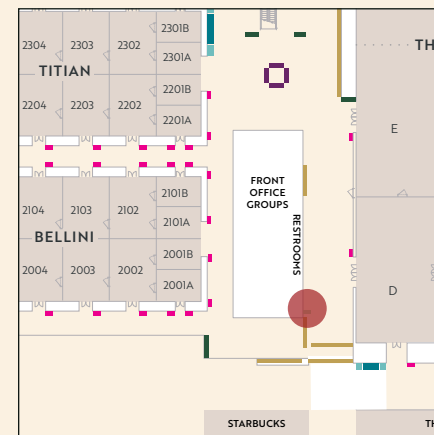

ED4 - MAIN HALL BLADE SIGN

3' 11" w x 1' 1" h

LOCATION

Near The Convention Center Entrance, across from The Venetian Ballroom D

DISPLAY CONTENT

Default: The Venetian Resort promo loop*

DISPLAY CODE

CCFLAG