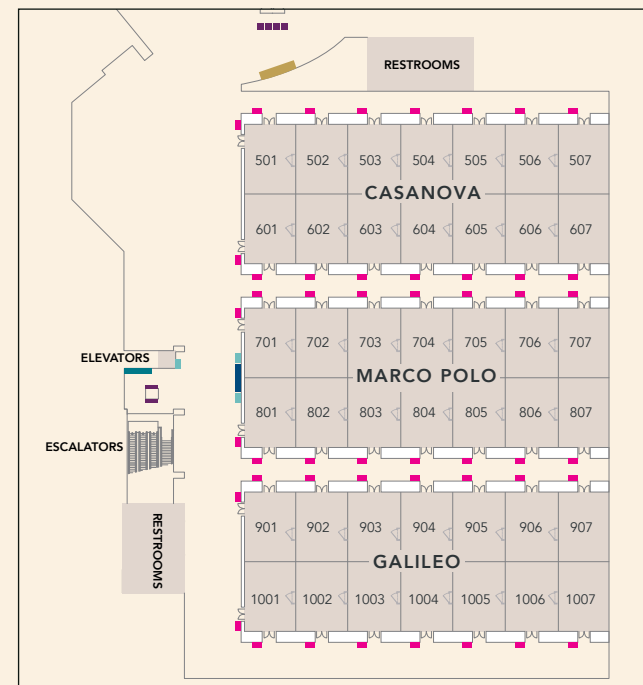

LOCATION

Marquee faces southbound pedestrian bridge foot traffic or westbound traffic on Sands Avenue

SPECS

Height 10'1"
Width 12'
Single-sided
10mm

DISPLAY CODE: SABM

Includes one advertisement placed within the existing digital promotions loop

Default: The Venetian Resort promo loop

ELEVATOR LANDING

One 43" Digital Display

LOCATION

Right of the elevator

DISPLAY CODE: LIELV

Default: The Venetian Resort promo loop

Option 1: Takeover display for custom loop

Option 2: Brand the existing interactive Wayfinders

MEETING ROOM ENTRANCE DISPLAYS

Galileo, Marco Polo, Casanova

DISPLAY CODE: MRL1 (ROOM #)

- Default:** Meeting agenda for each room
- Option 1:** Takeover display for custom loop
- Option 2:** Replace background in The Venetian Resort posting systems **OR**
Provide a single-show graphic for all meeting rooms