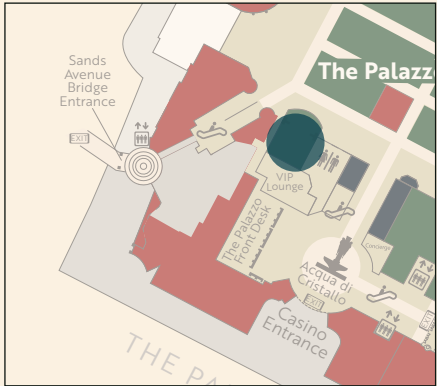

5' 9 5/16"W X 35' 8 3/8"H

LOCATION

Blades face eastbound traffic on Sands Avenue

DISPLAY CONTENT

Default: The Venetian Resort promo loop

DISPLAY CODES

EXTBLADE-4
EXTBLADE-5
EXTBLADE-9

SANDS AVENUE BRIDGE MARQUEE

LOCATION

Marquee faces southbound pedestrian bridge foot traffic or westbound traffic on Sands Avenue

SPECS

Height 10'1"
Width 12'
Single-sided
10mm

DISPLAY CODE: SABM

Includes one advertisement placed within the existing digital promotions loop

LOCATION

The entrance/exit to The Palazzo guest elevators and across from Starbucks

DISPLAY CODE: PALRO

- Default:** The Venetian Resort promo loop
- Option 1:** Takeover display with custom graphics
- Option 2:** Includes one advertisement placed within the existing digital promotion loop

RESTAURANT ROW

LOCATION

Restaurant Row is at the center of both hotels

DISPLAY CODES

RROWS
RROWN
RROWE
RROWW

DISPLAY CONTENT

- Default:** The Venetian Resort promo loop
- Option 1:** Takeover display with custom graphic
- Option 2:** Includes one advertisement placed within the existing digital promotion loop