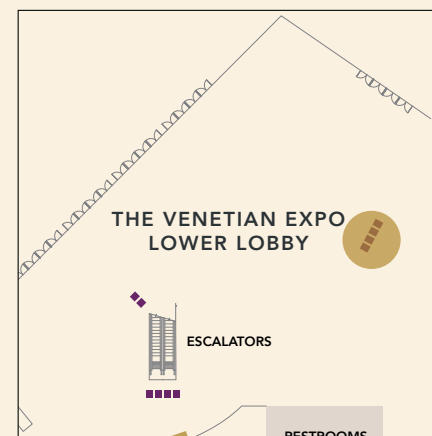

Option 2: Brand the existing interactive Wayfinders

MEETING ROOM ENTRANCE DISPLAYS

Galileo, Marco Polo, Casanova

DISPLAY CODE: MRL1 (ROOM #)

- Default:** Meeting agenda for each room
- Option 1:** Takeover display for custom loop
- Option 2:** Replace background in The Venetian Resort posting systems **OR**
Provide a single-show graphic for all meeting rooms

CURVED LED DISPLAY

One 132.23" Digital Display

LOCATION

Next to Café Presse and entrance to The Convention Center

DISPLAY CODE

EXLLED

TRIPLE VERTICAL DISPLAYS

Individual Screens Measuring 46"

LOCATION

One unit is located near the Executive Offices and Exhibit & Business Service Center

One unit is in the highly visible area near Café Presse

DISPLAY CODES

EX1X3BC

EX1X3CP

DISPLAY CONTENT

Single piece of content or three individual files

THE VENETIAN CONVENTION
& EXPO CENTER LAS VEGAS

LEVEL 2

ED16 - ENTRANCE ADJACENT OVERHEAD DISPLAY

25'7"W X 3'4"H

LOCATION

The Convention Center entrance facing Starbucks

DISPLAY CONTENT

Default: The Venetian Resort promo loop*