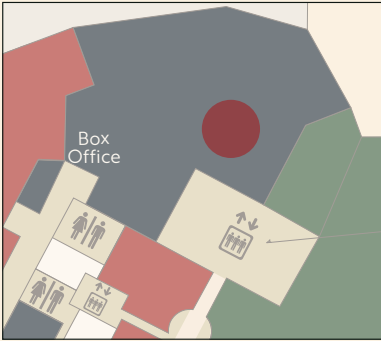

RESTAURANT ROW

LOCATION

Restaurant Row is at the center of both hotels

DISPLAY CODES

RROWS
RROWN
RROWE
RROWW

DISPLAY CONTENT

- Default:** The Venetian Resort promo loop
- Option 1:** Takeover display with custom graphic
- Option 2:** Includes one advertisement placed within the existing digital promotion loop

DISPLAY CODES

Casino Level	Shopping Level
VELR01	VELR02
VEMR01	VEMR02
VEHR01	VEHR02

DISPLAY CONTENT

- Default:** The Venetian Resort promo loop
- Option 1:** Takeover display with custom graphics
- Option 2:** Includes one advertisement placed within the existing digital promotion loop

THE PALAZZO HOTEL GUEST ELEVATOR LANDINGS

LOCATION

86" are at the end of the row of elevator cabs on floors 1 and 2
43" are overhead on Level 1 of The Palazzo midrise bank

DISPLAY CODES

Casino Level	Shopping Level
PELR01	PELR02
PEMR01	PEMR02
PEHR01	PEHR02

DISPLAY CONTENT

- Default:** The Venetian Resort promo loop
- Option 1:** Takeover display with custom graphics
- Option 2:** Includes one advertisement placed within the existing digital promotion loop