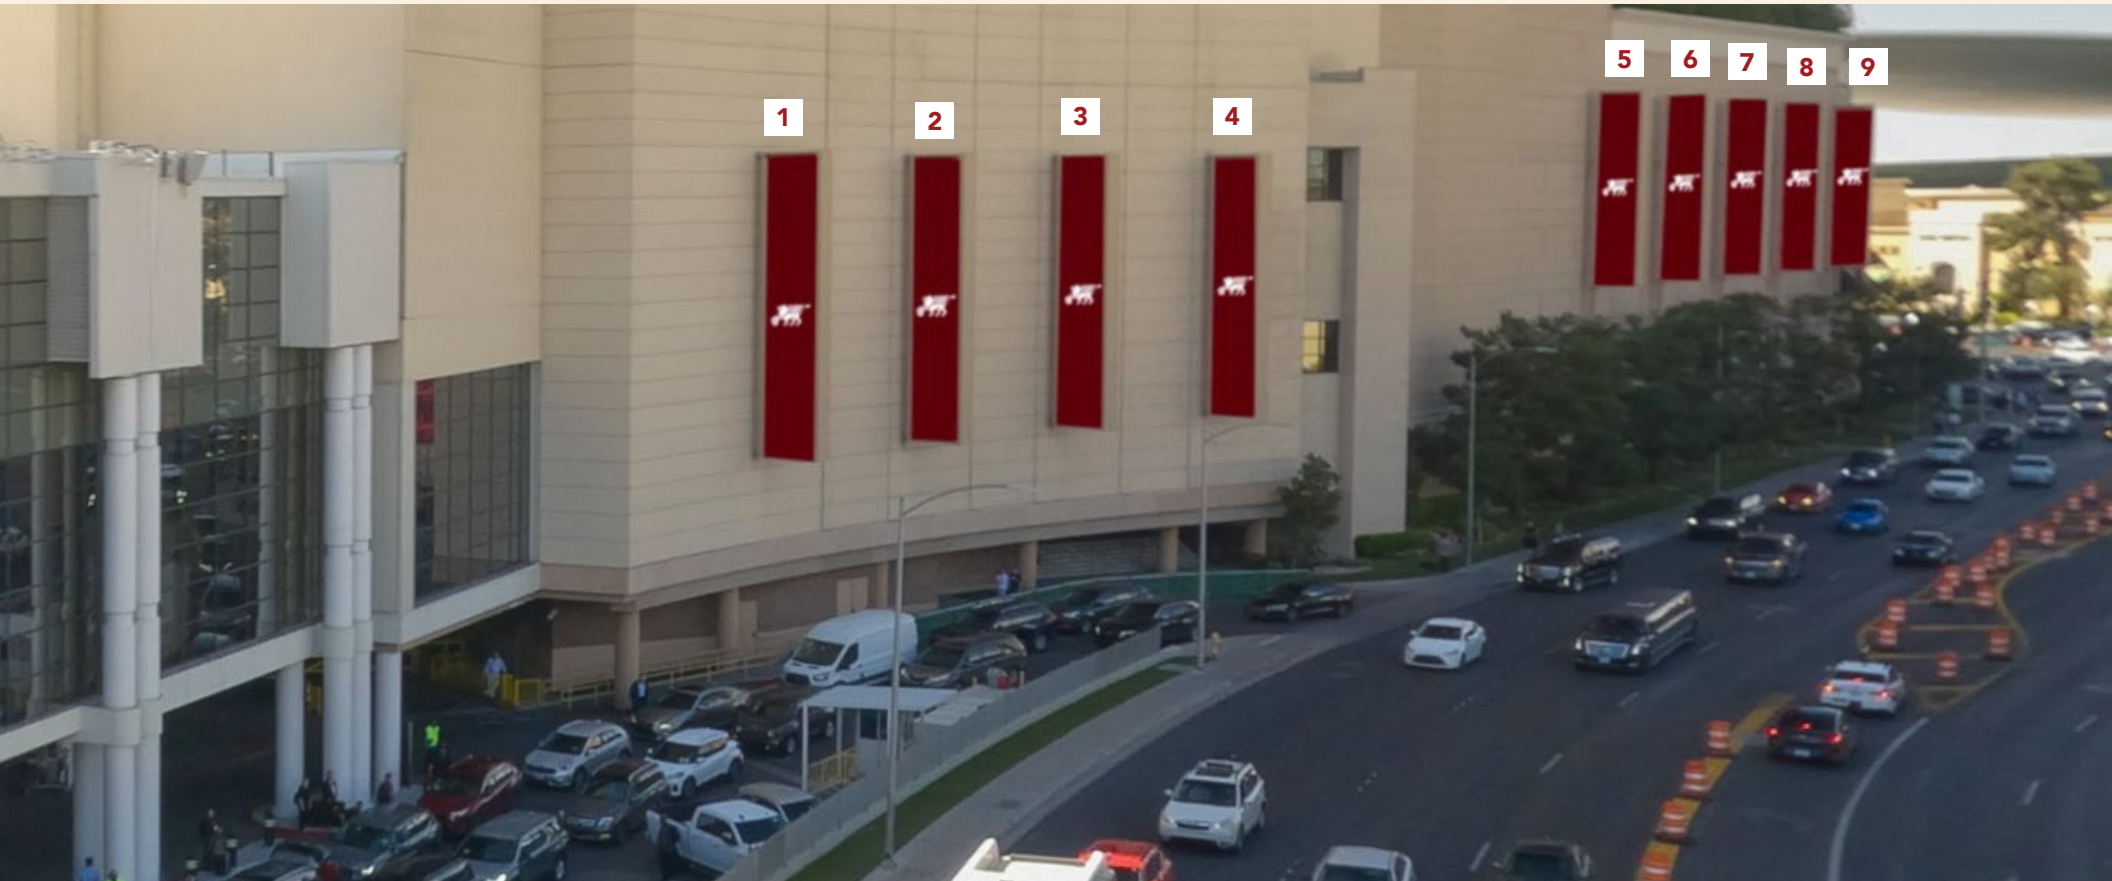

THE VENETIAN EXPO & THE PALAZZO OUTDOOR BLADES

5' 9 5/16"W X 35' 8 3/8"H

LOCATION

Blades face eastbound traffic on Sands Avenue

DISPLAY CONTENT

Default: The Venetian Resort promo loop

DISPLAY CODES

EXTBLADE-4
EXTBLADE-5
EXTBLADE-9