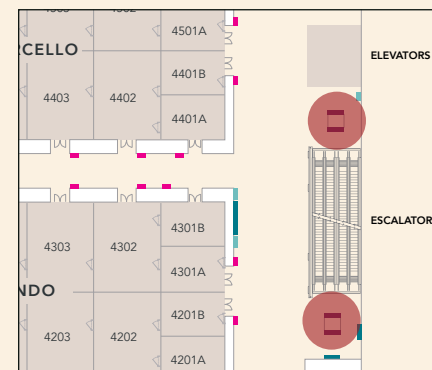

DISPLAY CODES

VMUL4Eelv (*East – faces elevator*)

VMUL4Eesc (*East – faces escalator*)

VMUL4Wwall (*West – faces wall*)

VMUL4Wesc (*West – faces escalator*)

DISPLAY CONTENT

Default: The Venetian Resort promo loop

LANDING DISPLAYS

Two 98" Digital Displays

LOCATION

The Convention Center Level 4 on the west landing, the escalator-only side

DISPLAY CONTENT

Default: The Venetian Resort promo loop

DISPLAY CODES

L4LS