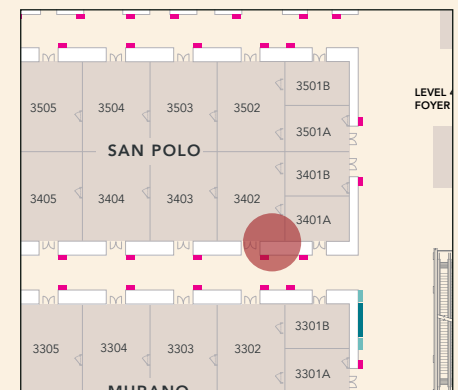

EVENT DIRECTORY BOARD

Nine 55" Digital Displays

LOCATION

The Convention Center Level 3 by Murano Ballroom

DISPLAY CONTENT

Default: The Venetian Resort posting systems postings template

DISPLAY CODE

EDB3-1