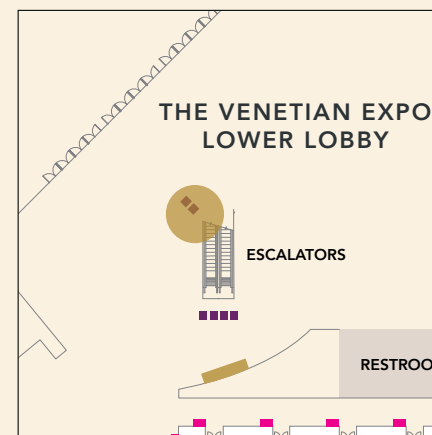

One Double-Sided Unit with Two 46" Digital Displays

LOCATION

At the bottom of the escalators

DISPLAY CODES

EXLIESC (*Facing escalators*)

EXLIENT (*Facing entrance*)

MEETING ROOM ENTRANCE DISPLAYS

DISPLAY CODE: EXMRD (ROOM #)

- Default:** Meeting agenda for each room
- Option 1:** Takeover display for custom loop
- Option 2:** Replace background in
The Venetian Resort posting systems **OR**
Provide a single-show graphic for all meeting rooms

THE VENETIAN CONVENTION
& EXPO CENTER LAS VEGAS

LEVEL 2

ED16 - ENTRANCE ADJACENT OVERHEAD DISPLAY

25'7"W X 3'4"H

LOCATION

The Convention Center entrance facing Starbucks

DISPLAY CONTENT

Default: The Venetian Resort promo loop*