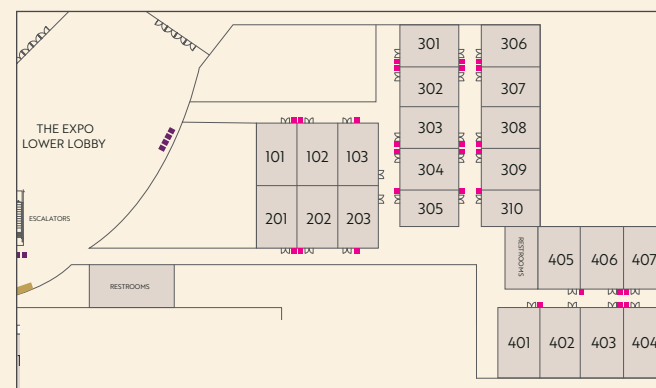

LOCATION

Marquee faces southbound pedestrian bridge foot traffic or westbound traffic on Sands Avenue

SPECS

Height 10'1"
Width 12'
Single-sided
10mm

DISPLAY CODE: SABM

Includes one advertisement placed within the existing digital promotions loop

One Double-Sided Unit with Two 46" Digital Displays

LOCATION

At the bottom of the escalators

DISPLAY CODES

EXLIESC (*Facing escalators*)

EXLIENT (*Facing entrance*)

MEETING ROOM ENTRANCE DISPLAYS

DISPLAY CODE: EXMRD (ROOM #)

- Default:** Meeting agenda for each room
- Option 1:** Takeover display for custom loop
- Option 2:** Replace background in
The Venetian Resort posting systems **OR**
Provide a single-show graphic for all meeting rooms

THE VENETIAN CONVENTION
& EXPO CENTER LAS VEGAS

LEVEL 2

ED16 - ENTRANCE ADJACENT OVERHEAD DISPLAY

25'7"W X 3'4"H

LOCATION

The Convention Center entrance facing Starbucks

DISPLAY CONTENT

Default: The Venetian Resort promo loop*