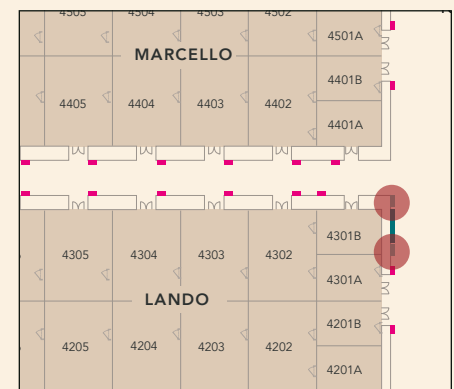

VERTICAL DISPLAY

Two 43" Digital Displays

LOCATION

Flanks the Event Directory Board

DISPLAY CONTENT

Default: Interactive Wayfinder

DISPLAY CODES

VL4L (Left display)

VL4R (Right display)