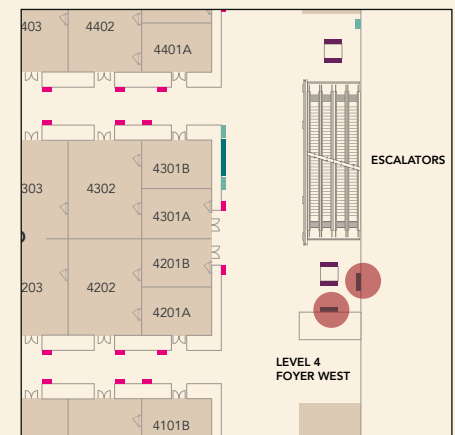

LANDING DISPLAYS

Two 98" Digital Displays

LOCATION

The Convention Center Level 4 on the west landing, the escalator-only side

DISPLAY CONTENT

Default: The Venetian Resort promo loop

DISPLAY CODES

L4LS

L4LW

ELEVATOR LANDING

One 43" Digital Display

LOCATION

Right of elevators

DISPLAY CONTENT

Default: The Venetian Resort promo loop

DISPLAY CODE