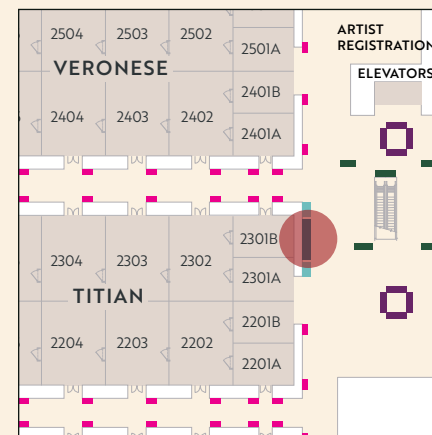

5' 10.75"w x 8' 10.25"h

LOCATION

Off main level 2 corridor, in escalator lobby across from The Venetian Ballroom E

DISPLAY CONTENT

Default: The Venetian Resort promo loop*

DISPLAY CODE

CCGRNDOH

EVENT DIRECTORY BOARD

13' 9.25"w x 7' 9"h High-Resolution LED Display

LOCATION

Outside the Titian Ballroom facing elevators

DISPLAY CODE

EDB2

DISPLAY CONTENT

Default: The Venetian Resort posting systems postings template

VERTICAL DISPLAYS

Two 43" Digital Displays

LOCATION

Flanks the Event Directory Board

DISPLAY CONTENT

Default: Interactive Wayfinder

Option 1: Takeover display for custom loop

Option 2: Brand the existing interactive Wayfinders